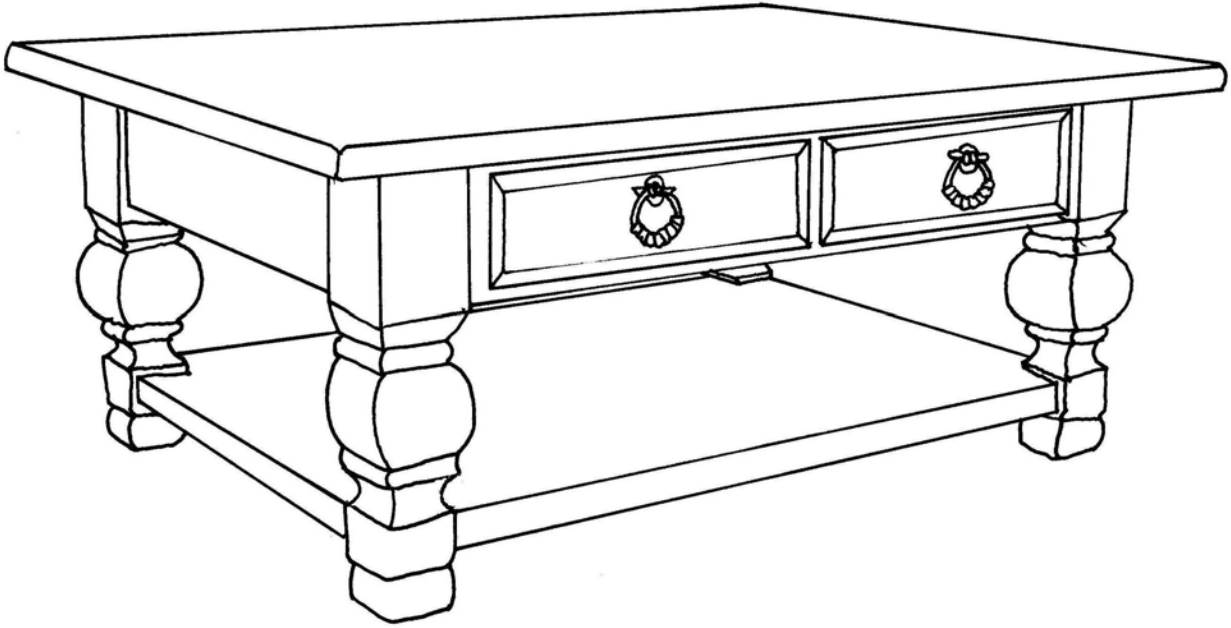

 **FARMHOUSE**  
COLLECTION

STYLE # 2005  
CARRARA COFFEE TABLE

 **FARMHOUSE**  
COLLECTION

**CARRARA COFFEE TABLE**  
Style #2005

1 1/2" thick top  
Two drawers on each side of table, low shelf

OPTIONS:

Size: 42"w x 36"d x 20"h  
42"w x 42"d x 20"h  
48"w x 36"d x 20"h  
48"w x 42"d x 20"h  
48"w x 48"d x 20"h  
54"w x 36"d x 20"h  
54"w x 42"d x 20"h  
60"w x 38"d x 20"h  
60"w x 42"d x 20"h

Hardware: Alturas bronze drop ring pulls or wood knobs  
Top: plain or plank  
Distress: light, standard or heavy  
Finish: gesso, paint or stain  
Finish color: any one standard color – combination of finishes call for quote  
Banding: yes/no – if yes, specify any standard paint color  
Hand signed: standard or personalized – If personalized, 35 character maximum