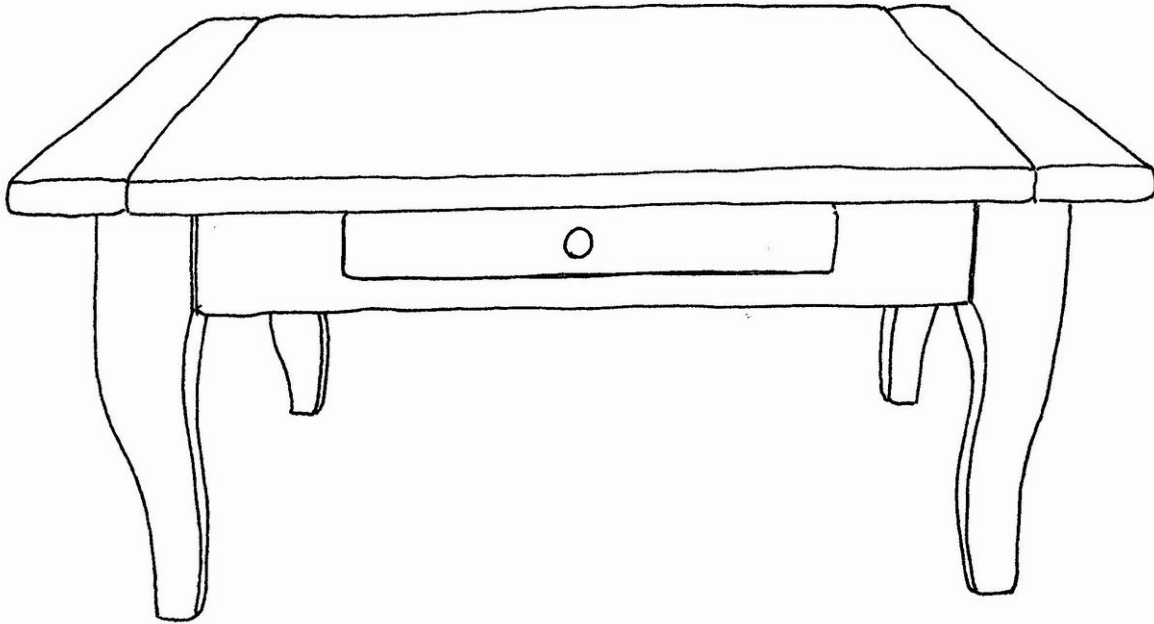

 **FARMHOUSE**  
COLLECTION

STYLE # 2004  
COFFEE TABLE IV

 **FARMHOUSE**  
COLLECTION

**COFFEE TABLE IV**  
**Style #2004**

1 ½" thick top, cabriole leg

OPTIONS:

Size: 42"w x 36"d x 18"h  
42"w x 42"d x 18"h  
48"w x 36"d x 18"h  
48"w x 42"d x 18"h  
48"w x 48"d x 18"h  
54"w x 36"d x 18"h  
54"w x 42"d x 18"h

Top: plain or plank  
Ends: with or without breadboard ends  
Apron: straight or beaded  
Distress: light, standard or heavy  
Finish: gesso, paint or stain  
Finish color: any one standard color – combination of finishes call for quote  
Banding: yes/no – if yes, specify any standard paint color  
Hand signed: standard or personalized – If personalized, 35 character maximum