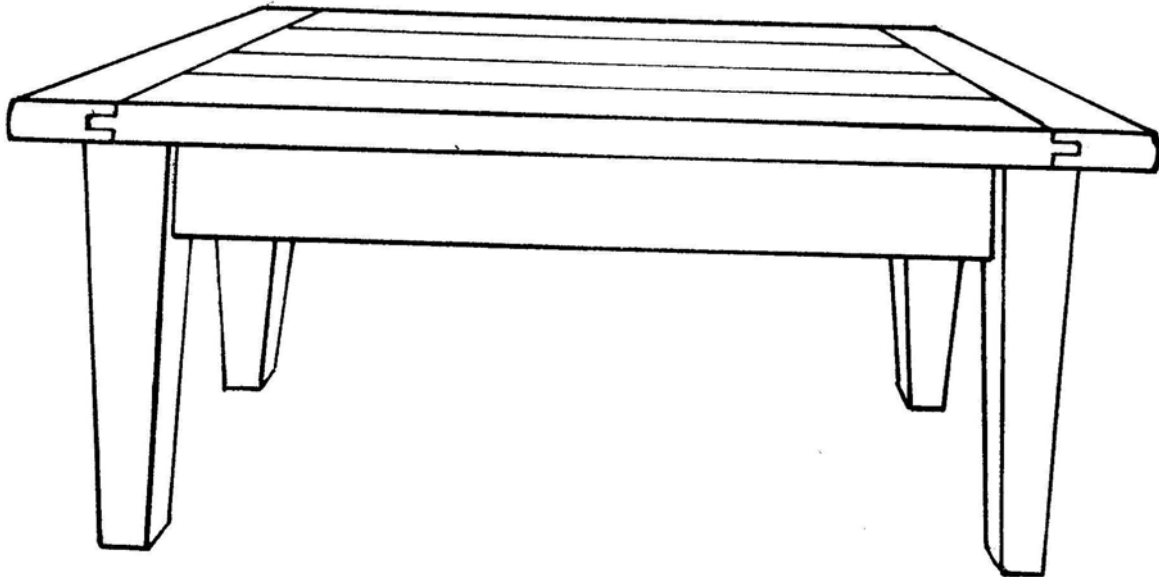

 **FARMHOUSE**
COLLECTION

STYLE # 2003
COFFEE TABLE III

P.O. BOX 3089 • TWIN FALLS, IDAHO 83303-3089 • 208-736-8700 • FAX 208-736-8900

www.farmhousecollection.com
ALL DESIGNS COPYRIGHT • ALL RIGHTS RESERVED

 **FARMHOUSE**
COLLECTION

COFFEE TABLE III
Style #2003

1 1/2" thick top, tapered leg

OPTIONS:

Size: 42"w x 36"d x 18"h
42"w x 42"d x 18"h
48"w x 36"d x 18"h
48"w x 42"d x 18"h
48"w x 48"d x 18"h
54"w x 36"d x 18"h
54"w x 42"d x 18"h

Top: plain or plank
Ends: with or without breadboard ends
Apron: straight or beaded
Distress: light, standard or heavy
Finish: gesso, paint or stain
Finish color: any one standard color – combination of finishes call for quote
Banding: yes/no – if yes, specify any standard paint color
Hand signed: standard or personalized – If personalized, 35 character maximum