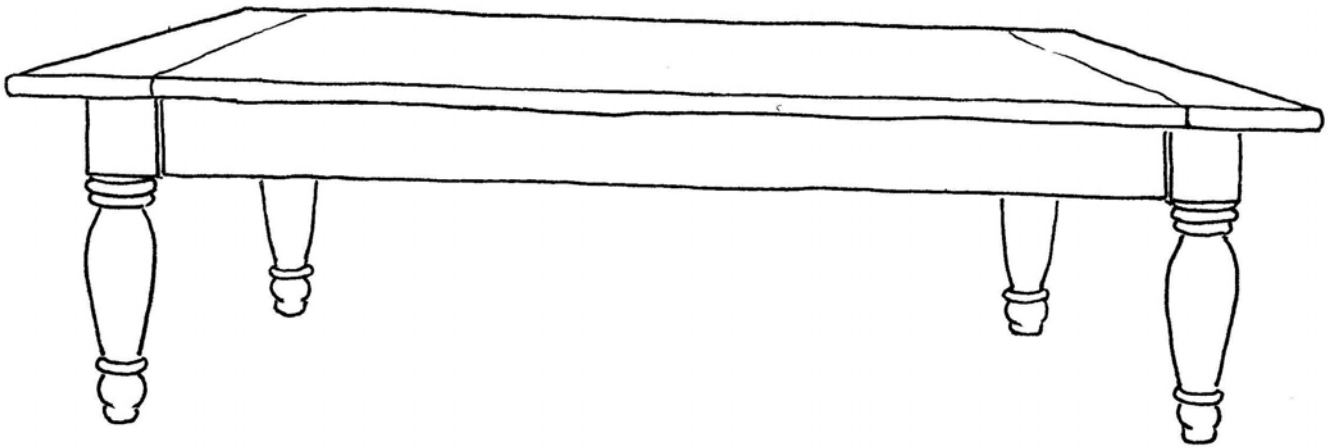

 **FARMHOUSE**
COLLECTION

STYLE # 2002
COFFEE TABLE II

P.O. BOX 3089 • TWIN FALLS, IDAHO 83303-3089 • 208-736-8700 • FAX 208-736-8900

www.farmhousecollection.com
ALL DESIGNS COPYRIGHT • ALL RIGHTS RESERVED

 **FARMHOUSE**
COLLECTION

COFFEE TABLE II
Style #2002

1 1/2" thick top, turned with ring leg

OPTIONS:

Size: 42"w x 36"d x 18"h
42"w x 42"d x 18"h
48"w x 36"d x 18"h
48"w x 42"d x 18"h
48"w x 48"d x 18"h
54"w x 36"d x 18"h
54"w x 42"d x 18"h

Top: plain or plank
Ends: with or without breadboard ends
Apron: straight or beaded
Distress: light, standard or heavy
Finish: gesso, paint or stain
Finish color: any one standard color – combination of finishes call for quote
Banding: yes/no – if yes, specify any standard paint color
Hand signed: standard or personalized – If personalized, 35 character maximum