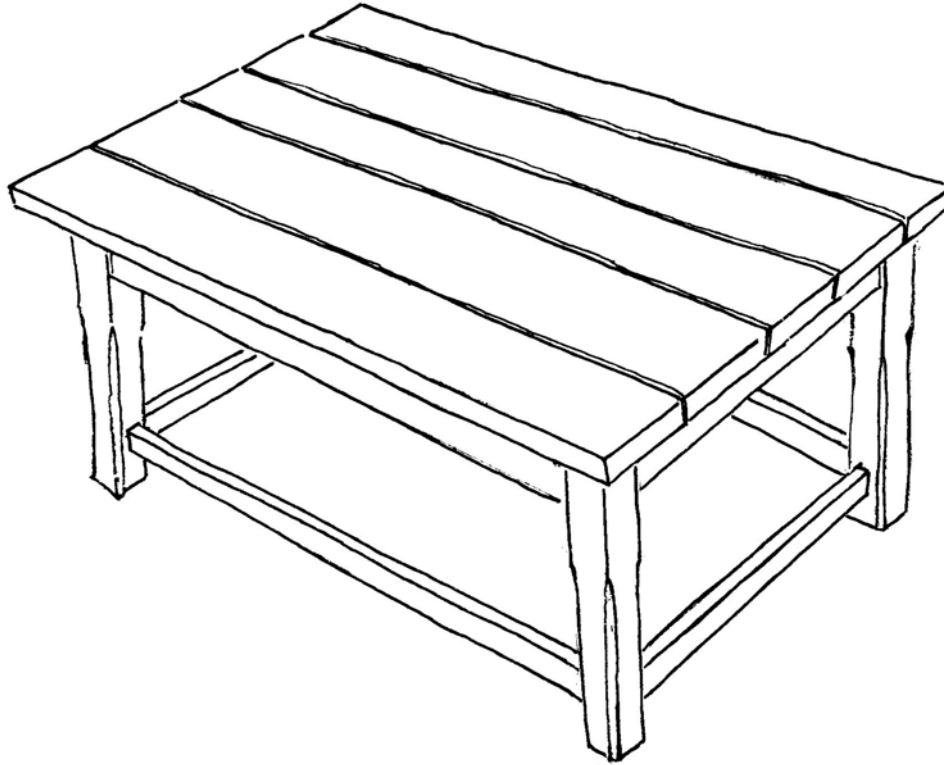

 FARMHOUSE
COLLECTION

STYLE # 2001
COFFEE TABLE I

 **FARMHOUSE**
COLLECTION

COFFEE TABLE I
Style #2001

1" thick top, straight leg

OPTIONS:

Size: 36"w x 32"d x 18"h
36"w x 36"d x 18"h
48"w x 32"d x 18"h
48"w x 42"d x 18"h

Top: plain or plank
Ends: with or without breadboard ends
Apron: straight or beaded
Stretcher: box or "H"
Distress: light, standard or heavy
Finish: gesso, paint or stain
Finish color: any one standard color – combination of finishes call for quote
Banding: yes/no – if yes, specify any standard paint color
Hand signed: standard or personalized – If personalized, 35 character maximum