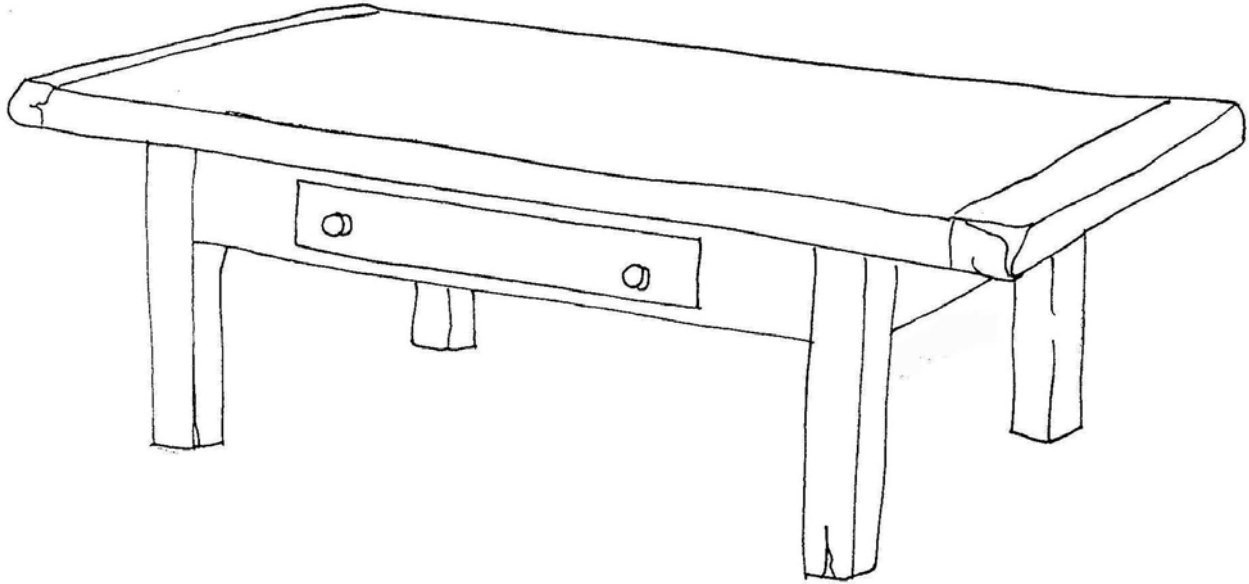

 **FARMHOUSE**
COLLECTION

STYLE # 2000
FARM TABLE

P.O. BOX 3089 • TWIN FALLS, IDAHO 83303-3089 • 208-736-8700 • FAX 208-736-8900

www.farmhousecollection.com
ALL DESIGNS COPYRIGHT • ALL RIGHTS RESERVED

 **FARMHOUSE**
COLLECTION

FARM TABLE
Style #2000

3" thick plain top with breadboard ends
Straight apron, one drawer, straight leg, wood knobs

OPTIONS:

Size: 42"w x 32"d x 19"h
48"w x 32"d x 19"h
48"w x 36"d x 19"h
48"w x 48"d x 19"h
55"w x 32"d x 19"h