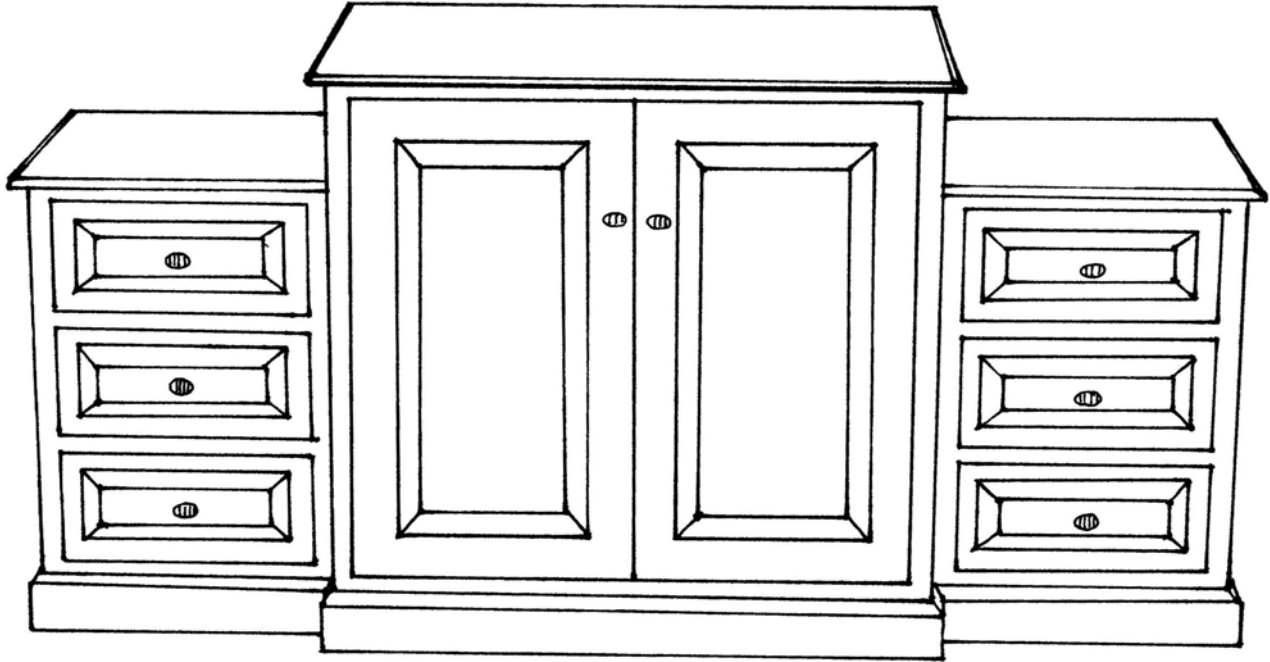

 **FARMHOUSE**  
COLLECTION

STYLE # 1960  
CHESTERFIELD ENTERTAINMENT CABINET

 **FARMHOUSE**  
COLLECTION

**CHESTERFIELD ENTERTAINMENT CABINET**  
**Style #1960**

Plain top, plinth base  
Center section: Straight raised panel pocket doors  
Fixed shelf w/TV pull out swivel (rated for 150 lbs or less)  
6"h space for A/V equipment

Left and Right sections: Three equally sized flush drawers with raised panel detail

*Note: This is built as one unit. However, it can be built as three pieces. Call for custom quote.*

OPTIONS:

Size: 78"w x 24"d x 40"h