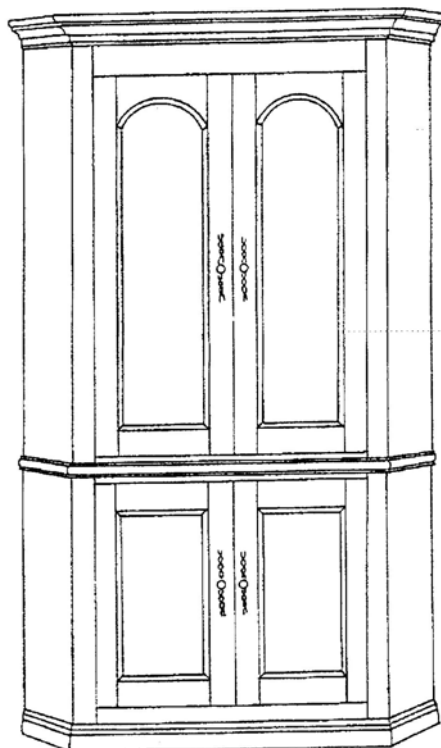

 **FARMHOUSE**
COLLECTION

STYLE # 1900
CORNER CABINET

P.O. BOX 3089 • TWIN FALLS, IDAHO 83303-3089 • 208-736-8700 • FAX 208-736-8900
www.farmhousecollection.com
ALL DESIGNS COPYRIGHT • ALL RIGHTS RESERVED

FARMHOUSE COLLECTION

CORNER CABINET Style #1900

44 1/2"w x fits a 32" x 32" corner, 57 1/2"w x fits a 41" x 41" corner

Straight top with crown moulding

Two arched raised panel doors above two lower straight raised panel doors

Three adjustable shelves, plinth base, steel knobs and hardware

OPTIONS:

Size: 44 1/2"w x 24 1/4"d x 84"h
44 1/2"w x 24 1/4"d x 90"h
57 1/2"w x 31 1/4"d x 84"h
57 1/2"w x 31 1/4"d x 90"h
(sizes include crown moulding)