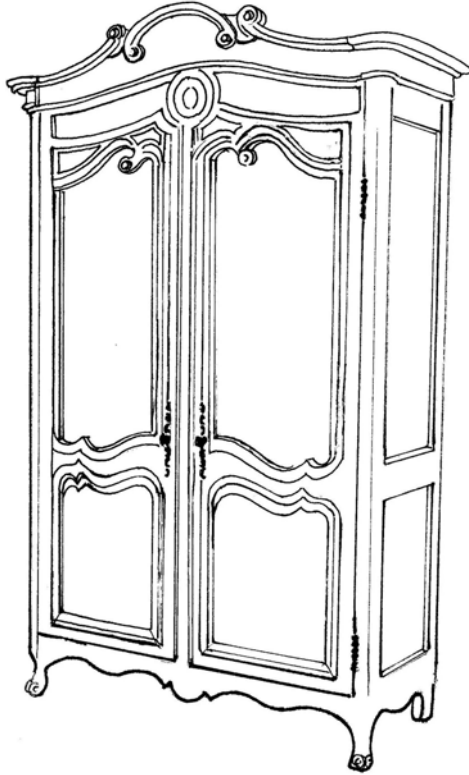

 **FARMHOUSE**
COLLECTION

STYLE # 1804
PROVENCE ARMOIRE

P.O. BOX 3089 • TWIN FALLS, IDAHO 83303-3089 • 208-736-8700 • FAX 208-736-8900
www.farmhousecollection.com

ALL DESIGNS COPYRIGHT • ALL RIGHTS RESERVED

 **FARMHOUSE**
COLLECTION

PROVENCE ARMOIRE
Style #1804

Scrolled bonnet top,
Two raised panel doors, three adjustable shelves.
Steel knobs and hardware.

OPTIONS:

Sizes: 55"w x 24"d x 90"h
 58"w x 24"d x 90"h
 61"w x 26"d x 96"h