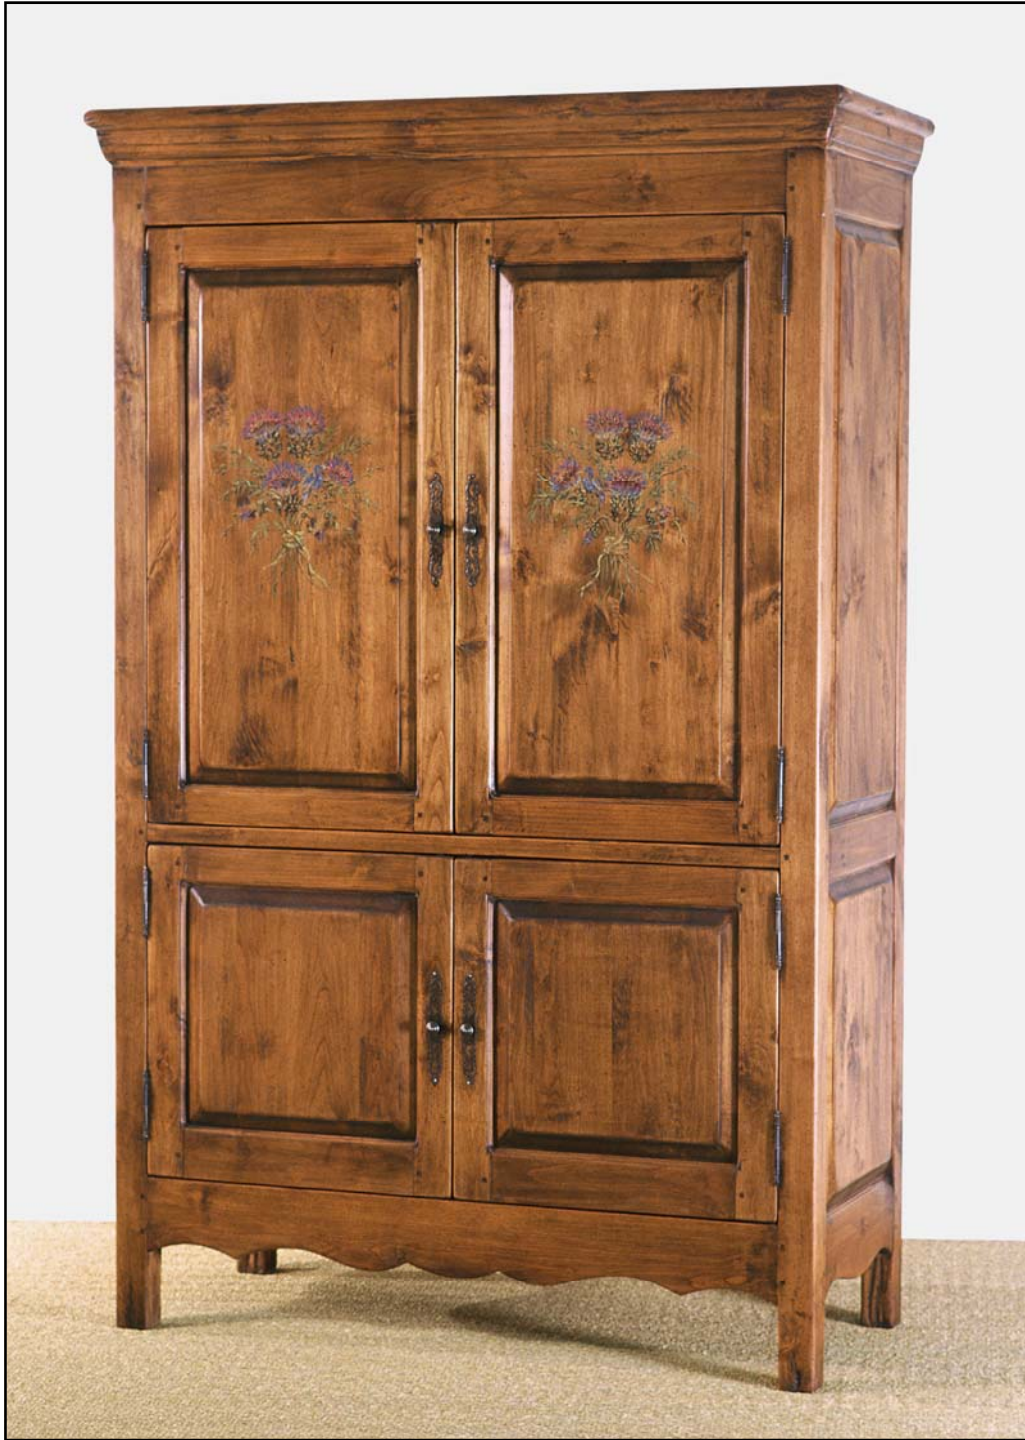

 **FARMHOUSE**  
COLLECTION

STYLE # 1803  
BERNICE POCKET DOOR ARMOIRE

P.O. BOX 3089 • TWIN FALLS, IDAHO 83303-3089 • 208-736-8700 • FAX 208-736-8900  
[www.farmhousecollection.com](http://www.farmhousecollection.com)  
ALL DESIGNS COPYRIGHT • ALL RIGHTS RESERVED

 **FARMHOUSE**  
COLLECTION

**BERNICE POCKET DOOR ARMOIRE**  
Style #1803

Straight top with crown moulding  
Two straight raised panel pocket doors above two lower straight raised panel doors  
three adjustable shelves. Steel knobs and hardware

OPTIONS:

Size: 52" w x 26" d x 84" h  
52" w x 26" d x 90" h  
58" w x 26" d x 84" h  
58" w x 26" d x 90" h  
(sizes include crown moulding)

Base style: farmhouse, french or straight  
Distress: light, standard or heavy  
Finish: gesso, paint or stain  
Finish color: any one standard color – combination of finishes call for quote  
Banding: yes/no – if yes, specify any standard paint color  
Motif: any standard painted trailing vine  
Hand signed: standard or personalized – If personalized, 35 character maximum