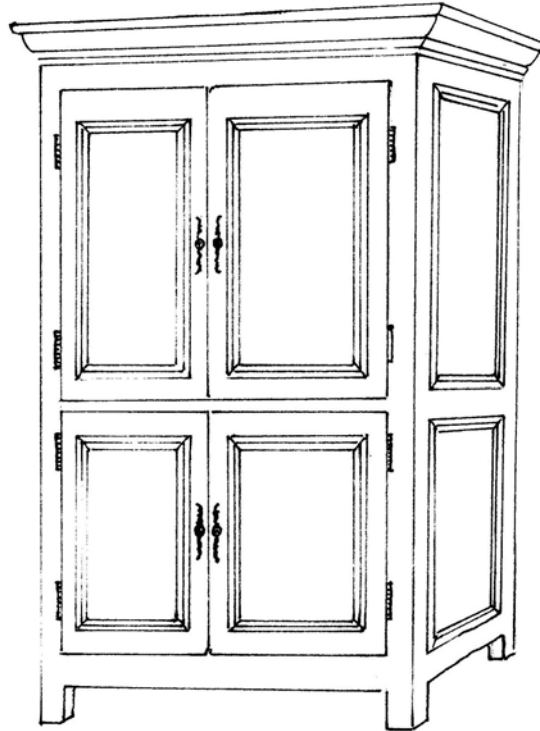

 **FARMHOUSE**  
COLLECTION

STYLE # 1803  
BERNICE POCKET DOOR ARMOIRE

P.O. BOX 3089 • TWIN FALLS, IDAHO 83303-3089 • 208-736-8700 • FAX 208-736-8900  
[www.farmhousecollection.com](http://www.farmhousecollection.com)  
ALL DESIGNS COPYRIGHT • ALL RIGHTS RESERVED

 **FARMHOUSE**  
COLLECTION

**BERNICE POCKET DOOR ARMOIRE**  
Style #1803

Straight top with crown moulding  
Two straight raised panel pocket doors above two lower straight raised panel doors  
three adjustable shelves. Steel knobs and hardware

OPTIONS:

Size: 52" w x 26" d x 84" h  
52" w x 26" d x 90" h  
58" w x 26" d x 84" h  
58" w x 26" d x 90" h  
(sizes include crown moulding)

Base style: farmhouse, french or straight  
Distress: light, standard or heavy  
Finish: gesso, paint or stain  
Finish color: any one standard color – combination of finishes call for quote  
Banding: yes/no – if yes, specify any standard paint color  
Motif: any standard painted trailing vine  
Hand signed: standard or personalized – If personalized, 35 character maximum