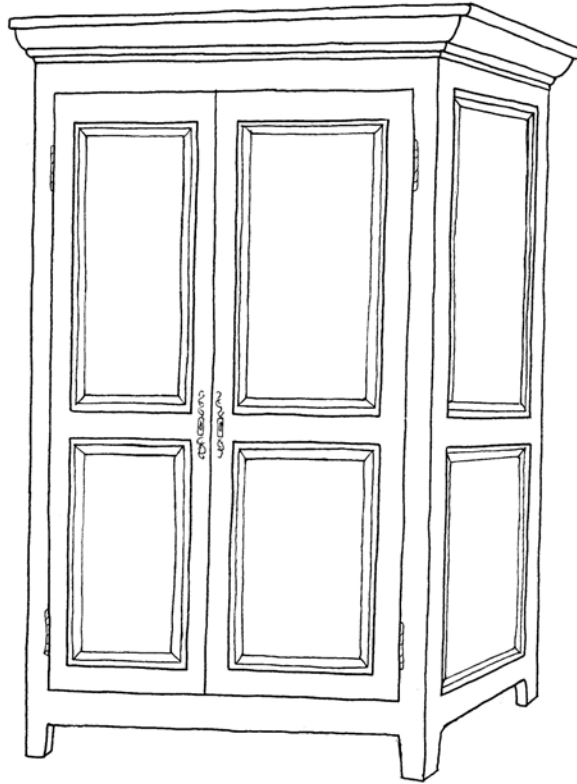

 **FARMHOUSE**  
COLLECTION

STYLE # 1802  
BERNICE ARMOIRE

P.O. BOX 3089 • TWIN FALLS, IDAHO 83303-3089 • 208-736-8700 • FAX 208-736-8900  
[www.farmhousecollection.com](http://www.farmhousecollection.com)  
ALL DESIGNS COPYRIGHT • ALL RIGHTS RESERVED

# FARMHOUSE COLLECTION

## **BERNICE ARMOIRE** Style #1802

Straight top with crown moulding  
Two straight raised panel doors, three adjustable shelves. Steel knobs and hardware

### OPTIONS:

Size: 40" w x 22" d x 66" h  
40" w x 22" d x 72" h  
46" w x 22" d x 72" h  
46" w x 22" d x 78" h  
52" w x 26" d x 84" h  
52" w x 26" d x 90" h  
58" w x 26" d x 84" h  
58" w x 26" d x 90" h  
(sizes include crown moulding)