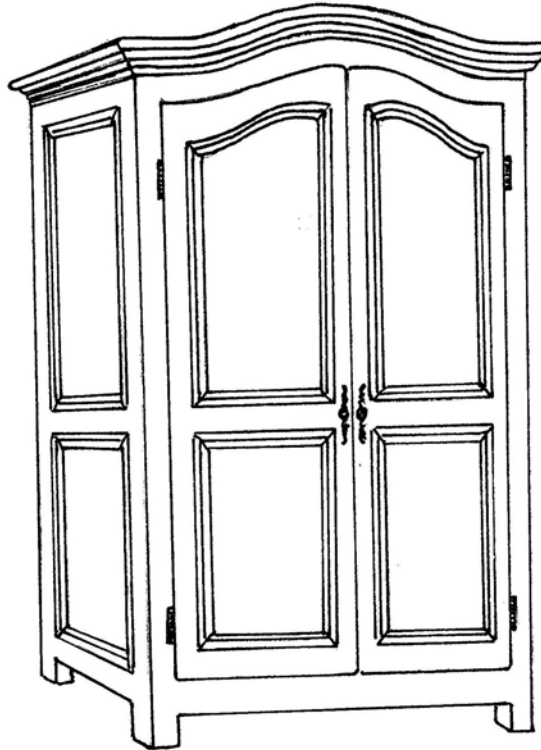

 **FARMHOUSE**  
COLLECTION

STYLE # 1800  
MAURICE ARMOIRE

P.O. BOX 3089 • TWIN FALLS, IDAHO 83303-3089 • 208-736-8700 • FAX 208-736-8900

[www.farmhousecollection.com](http://www.farmhousecollection.com)  
ALL DESIGNS COPYRIGHT • ALL RIGHTS RESERVED

 **FARMHOUSE**  
COLLECTION

**MAURICE ARMOIRE**  
Style #1800

Curved bonnet top with crown moulding  
Two curved raised panel doors, three adjustable shelves. Steel knobs and hardware

OPTIONS:

Size: 40"w x 22"d x 66"h  
40"w x 22"d x 72"h  
46"w x 22"d x 72"h  
46"w x 22"d x 78"h  
52"w x 26"d x 84"h  
52"w x 26"d x 90"h  
58"w x 26"d x 84"h  
58"w x 26"d x 90"h  
(sizes include crown moulding)