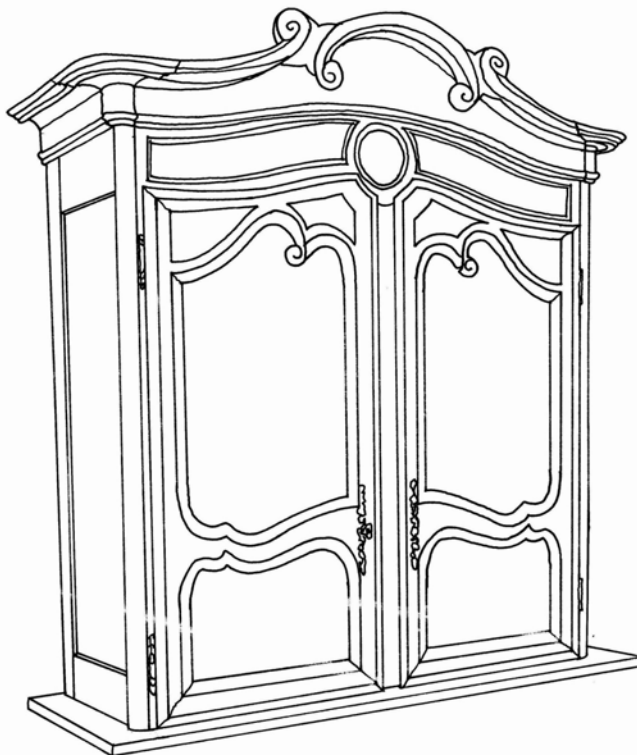

 **FARMHOUSE**
COLLECTION

STYLE # 1705
PROVENCE HUTCH TOP
(shown with provence sideboard style #1614)

P.O. BOX 3089 • TWIN FALLS, IDAHO 83303-3089 • 208-736-8700 • FAX 208-736-8900
www.farmhousecollection.com
ALL DESIGNS COPYRIGHT • ALL RIGHTS RESERVED

 **FARMHOUSE**
COLLECTION

PROVENCE HUTCH TOP
Style #1705

Scrolled bonnet top, two adjustable shelves behind doors
Steel knobs and escutcheons

OPTIONS:

Size: 55"w x 19 1/2"d x 53"h
55"w x 19 1/2"d x 57"h

Doors: glass, iron screen or wood doors
Finish: gesso, paint or stain
Finish color: any one standard color - combination of finishes call for quote
Banding: yes/no - if yes, specify any standard paint color
Motif: any standard painted trailing vine