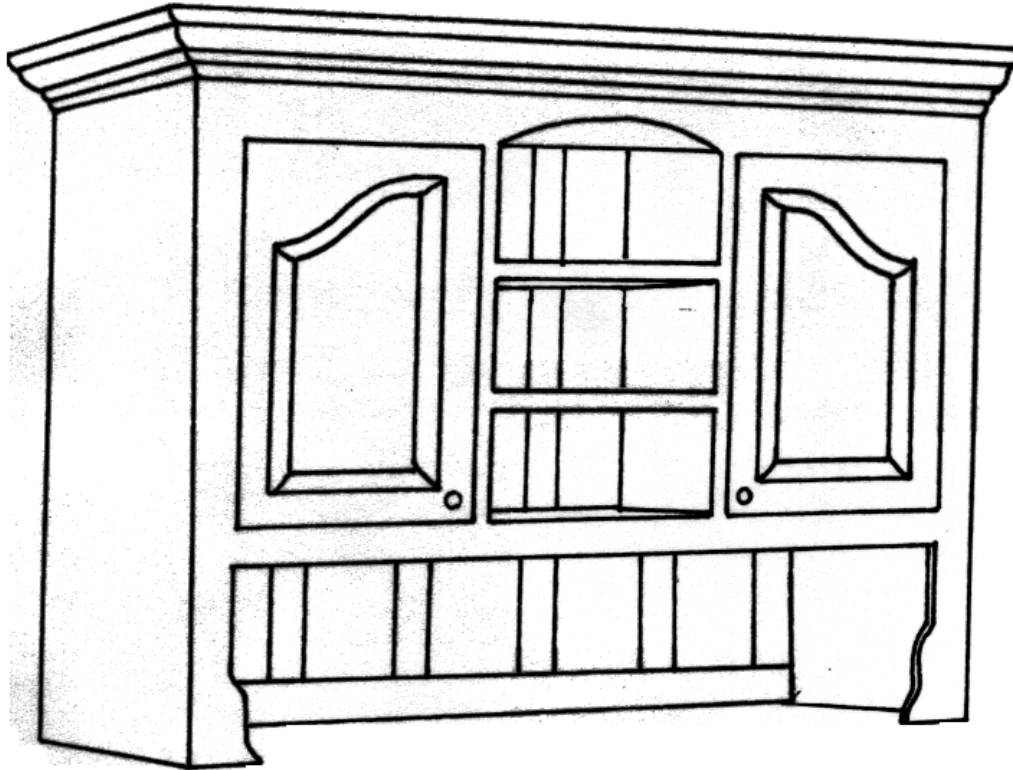

 **FARMHOUSE**
COLLECTION

STYLE # 1703
HUTCH TOP IV
(shown with farmhouse sideboard II style #1611)

 **FARMHOUSE**
COLLECTION

HUTCH TOP IV
Style #1703

Open center space with two adjustable shelves above one fixed shelf
Two adjustable shelves behind two raised panel doors
Steel knobs

OPTIONS:

Size: 58" w x 16" d x 51" h (fits a 54" w buffet)
64" w x 16" d x 51" h (fits a 60" w buffet)
76" w x 16" d x 51" h (fits a 72" w buffet)
(sizes include crown moulding)

Doors: curved or straight raised panels
Finish: gesso, paint or stain
Finish color: any one standard color – combination of finishes call for quote
Banding: yes/no – if yes, specify any standard paint color
Motif: any standard painted trailing vine