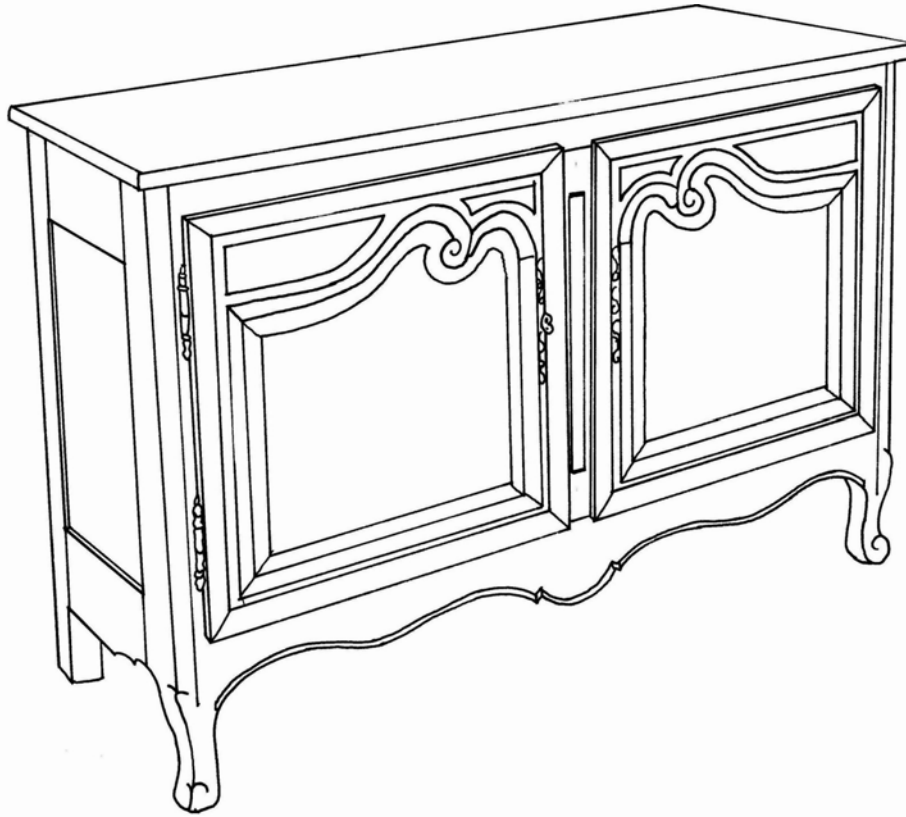

 **FARMHOUSE**
COLLECTION

STYLE # 1614
PROVENCE SIDEBOARD
(shown with provence hutch top style #1705)

P.O. BOX 3089 • TWIN FALLS, IDAHO 83303-3089 • 208-736-8700 • FAX 208-736-8900
www.farmhousecollection.com
ALL DESIGNS COPYRIGHT • ALL RIGHTS RESERVED

 **FARMHOUSE**
COLLECTION

PROVENCE SIDEBOARD
Style #1614

Plain top, two curved raised panel scrolled doors
Steel knobs and escutcheons, one adjustable shelf
Provence apron and foot detail

OPTIONS:

Size: 55"w x 20"d x 35"h
55"w x 20"d x 37"h