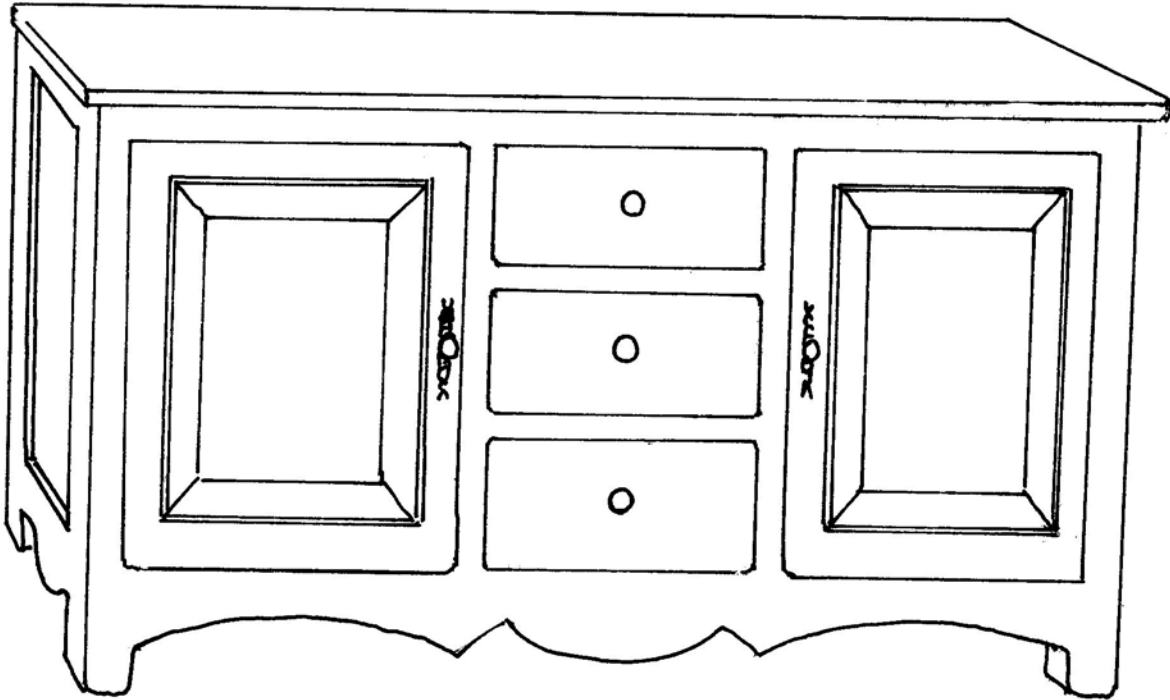

 **FARMHOUSE**
COLLECTION

STYLE # 1611
FARMHOUSE SIDEBOARD II
(shown with hutch top I style # 1700)

P.O. BOX 3089 • TWIN FALLS, IDAHO 83303-3089 • 208-736-8700 • FAX 208-736-8900
www.farmhousecollection.com
ALL DESIGNS COPYRIGHT • ALL RIGHTS RESERVED

 **FARMHOUSE**
COLLECTION

FARMHOUSE SIDEBOARD II
Style #1611

Plain top, three center drawers with large chamfered edge
Two adjustable shelves, steel knobs and hardware

OPTIONS:

Size: 60" w x 20" d x 36" h
72" w x 20" d x 36" h

Doors: two arched or straight raised panel
Base style: farmhouse, french or straight
Distress: light, standard or heavy
Finish: gesso, paint or stain
Finish color: any one standard color – combination of finishes call for quote
Banding: yes/no – if yes, specify any standard paint color
Motif: any standard painted trailing vine
Hand signed: standard or personalized – If personalized, 35 character maximum