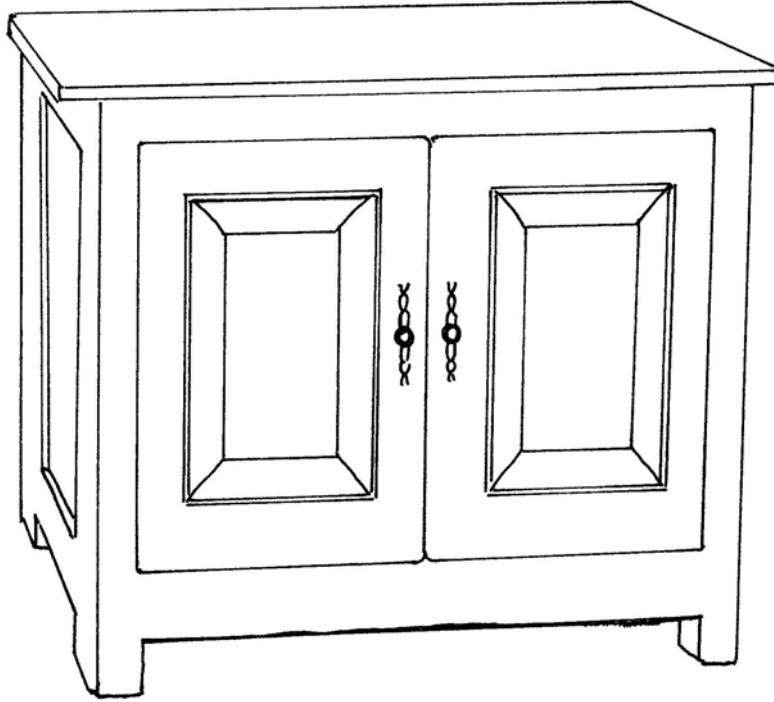

 **FARMHOUSE**
COLLECTION

STYLE # 1610
FARMHOUSE SIDEBOARD I
(shown with hutch top II style #1701)

P.O. BOX 3089 • TWIN FALLS, IDAHO 83303-3089 • 208-736-8700 • FAX 208-736-8900
www.farmhousecollection.com
ALL DESIGNS COPYRIGHT • ALL RIGHTS RESERVED

FARMHOUSE COLLECTION

FARMHOUSE SIDEBOARD I Style #1610

Plain top, one adjustable shelf, steel knobs and hardware

OPTIONS:

		<u>Designer Net</u>	<u>Crate</u>
Size:	42"w x 20"d x 36"h	2,700	115
	48"w x 20"d x 36"h	2,880	135
	54"w x 20"d x 36"h	3,000	155

Doors: two arched or straight raised panel
 Base style: farmhouse, french or straight
 Distress: light, standard or heavy
 Finish: gesso, paint or stain
 Finish color: any one standard color – combination of finishes call for quote
 Banding: yes/no – if yes, specify any standard paint color
 Motif: any standard painted trailing vine
 Hand signed: standard or personalized – If personalized, 35 character maximum