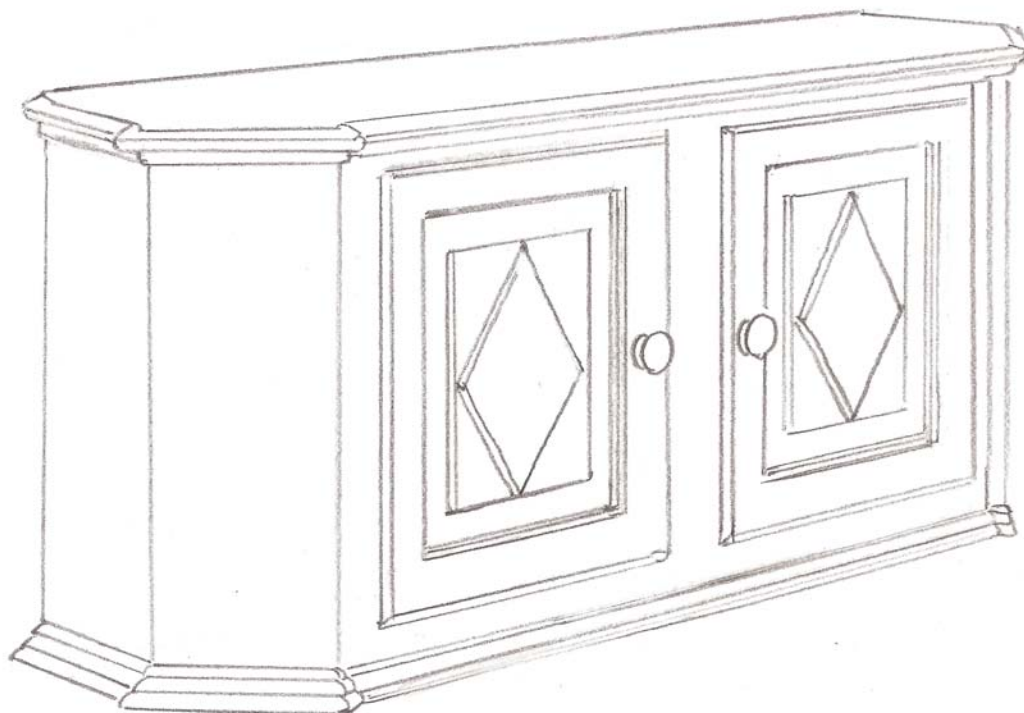

 **FARMHOUSE**
COLLECTION

STYLE # 1607
CASCADE BUFFET
(shown with cascade mirror style #2804)

P.O. BOX 3089 • TWIN FALLS, IDAHO 83303-3089 • 208-736-8700 • FAX 208-736-8900
www.farmhousecollection.com
ALL DESIGNS COPYRIGHT • ALL RIGHTS RESERVED

 **FARMHOUSE**
COLLECTION

CASCADE BUFFET
Style #1607

Plain top with routed edge detail
Two straight recessed panel doors with raised diamonds
Two adjustable shelves, plinth base, wood knobs

OPTIONS:

Size: 60"w x 19"d x 31 1/2"h
60"w x 19"d x 35 1/2"h
72"w x 19"d x 31 1/2"h
72"w x 19"d x 35 1/2"h