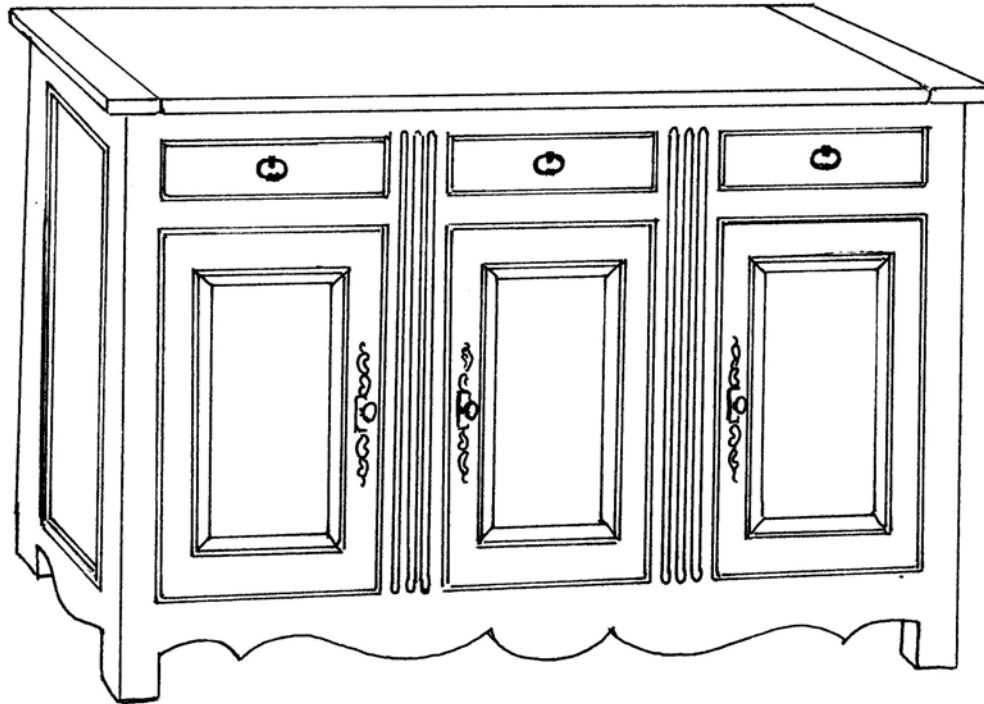

 **FARMHOUSE**
COLLECTION

STYLE # 1606
LEIGH II BUFFET

FARMHOUSE COLLECTION

LEIGH II BUFFET Style #1606

Plain top with breadboard ends, three drawers
Three straight raised panel doors, one adjustable shelf
Steel pulls, knobs and hardware

OPTIONS:

Size: 72"w x 18"d x 40"h
72"w x 24"d x 40"h

Base style: farmhouse, french or straight
Distress: light, standard or heavy
Finish: gesso, paint or stain
Finish color: any one standard color – combination of finishes call for quote
Banding: yes/no – if yes, specify any standard paint color
Motif: any standard painted trailing vine
Hand signed: standard or personalized – If personalized, 35 character maximum