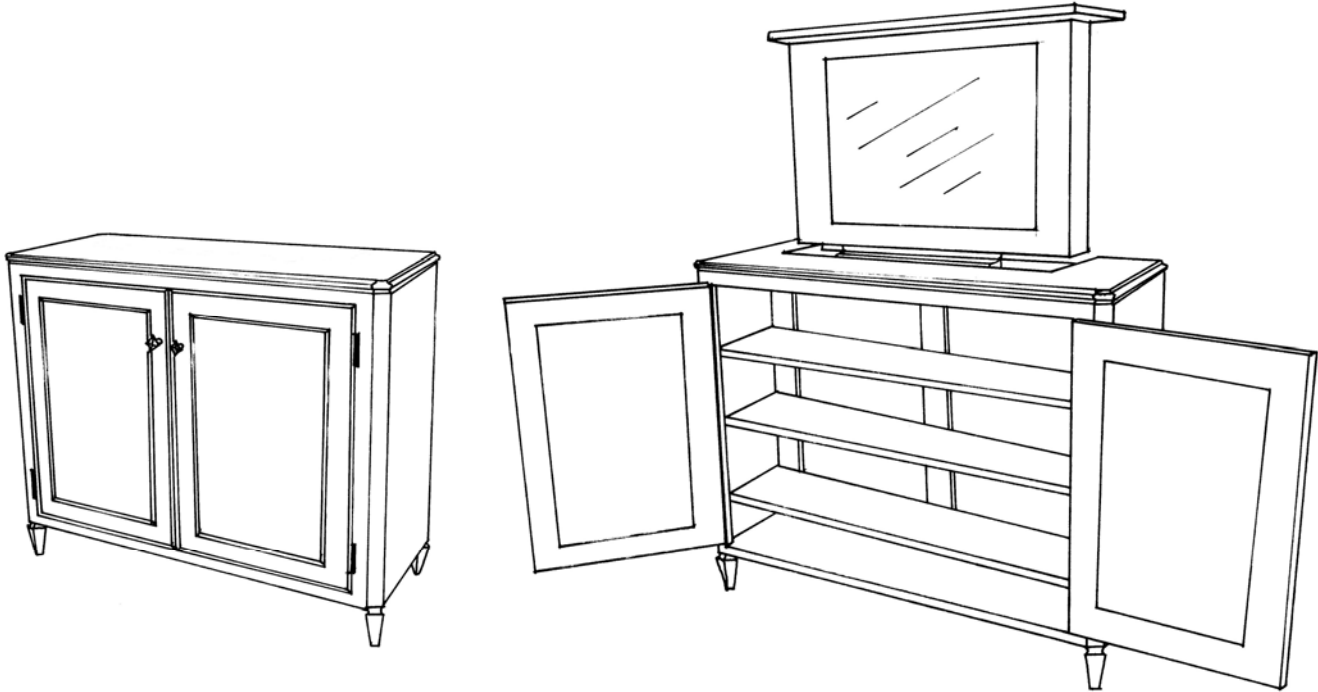

 **FARMHOUSE**
COLLECTION

STYLE # 1602
GENESEE I BUFFET

 **FARMHOUSE**
COLLECTION

GENESEE I BUFFET
Style #1602

Plain top with clipped corners & routed edge detail
Two doors with raised beaded fronts
Alturas bronze diamond knobs
Two adjustable shelves & one fixed shelf

OPTIONS:

Size: 42" w x 20" d x 36" h
42" w x 20" d x 40" h
48" w x 20" d x 36" h
48" w x 20" d x 40" h
54" w x 20" d x 36" h
54" w x 24" d x 40" h

Distress: light, standard or heavy
Finish: gesso, paint or stain
Finish color: any one standard color – combination of finishes call for quote
Banding: yes/no – if yes, specify any standard paint color
Hand signed: standard or personalized – If personalized, 35 character maximum

• Plasma television lift (with or without swivel)

Call for Quote

P.O. BOX 3089 • TWIN FALLS, IDAHO 83303-3089 • 208-736-8700 • FAX 208-736-8900

www.farmhousecollection.com
ALL DESIGNS COPYRIGHT • ALL RIGHTS RESERVED
2010 Designer Net