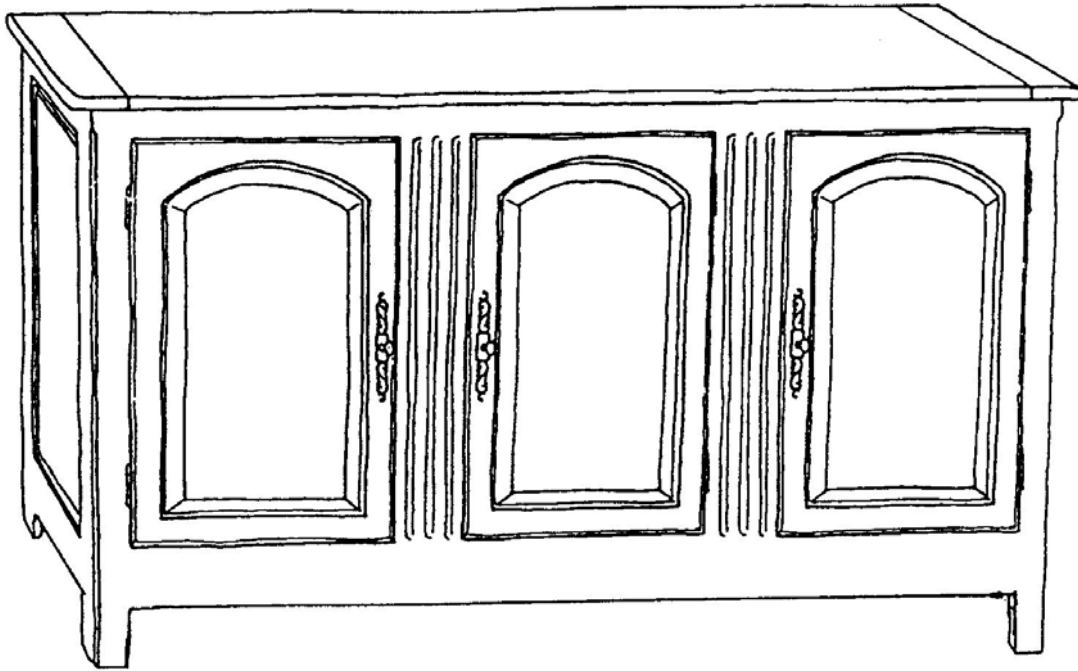

 **FARMHOUSE**  
COLLECTION

STYLE # 1601  
MADELINE II BUFFET

P.O. BOX 3089 • TWIN FALLS, IDAHO 83303-3089 • 208-736-8700 • FAX 208-736-8900

[www.farmhousecollection.com](http://www.farmhousecollection.com)  
ALL DESIGNS COPYRIGHT • ALL RIGHTS RESERVED

 **FARMHOUSE**  
COLLECTION

**MADLINE II BUFFET**  
Style #1601

Plain top with breadboard ends, three arched raised panel doors  
One adjustable shelf, steel knobs and hardware

OPTIONS:

Size: 72"w x 18"d x 36"h  
72"w x 18"d x 40"h  
72"w x 24"d x 36"h  
72"w x 24"d x 40"h