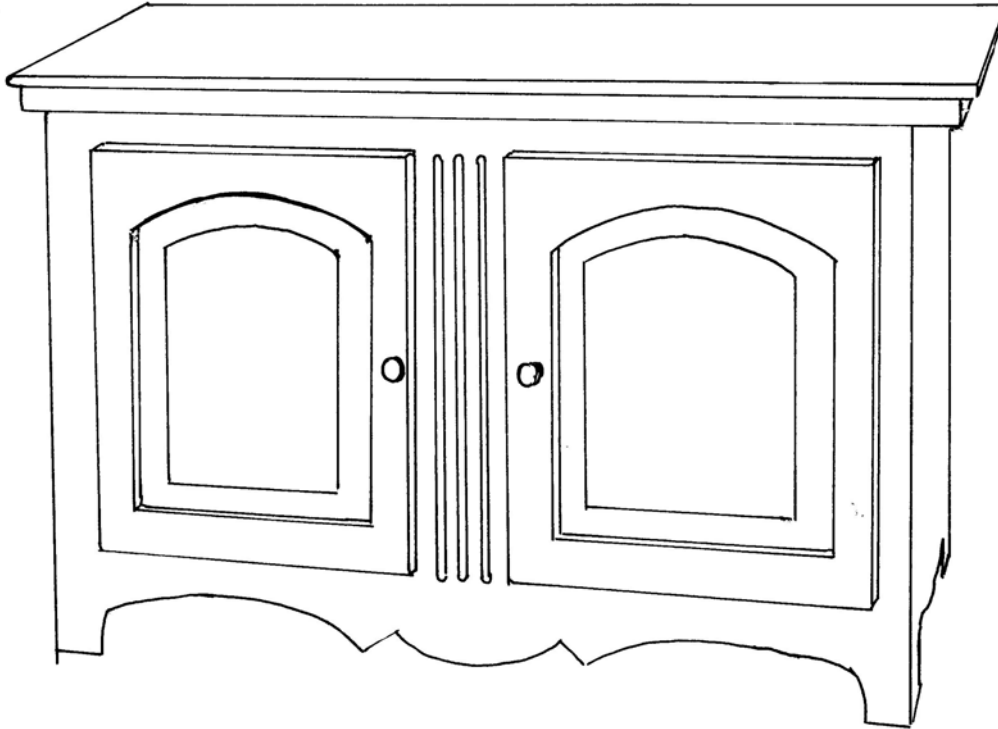

 **FARMHOUSE**  
COLLECTION

STYLE # 1600  
MADELINE I BUFFET  
(shown with evergreen mirror style #2800)

P.O. BOX 3089 • TWIN FALLS, IDAHO 83303-3089 • 208-736-8700 • FAX 208-736-8900  
[www.farmhousecollection.com](http://www.farmhousecollection.com)  
ALL DESIGNS COPYRIGHT • ALL RIGHTS RESERVED

 **FARMHOUSE**  
COLLECTION

**MADLINE I BUFFET**  
**Style #1600**

Plain top with breadboard ends, two arched raised panel doors  
One adjustable shelf, steel knobs and hardware

OPTIONS:

Size: 42"w x 18"d x 36"h  
42"w x 18"d x 40"h  
48"w x 18"d x 36"h  
48"w x 18"d x 40"h  
54"w x 24"d x 36"h  
54"w x 24"d x 40"h