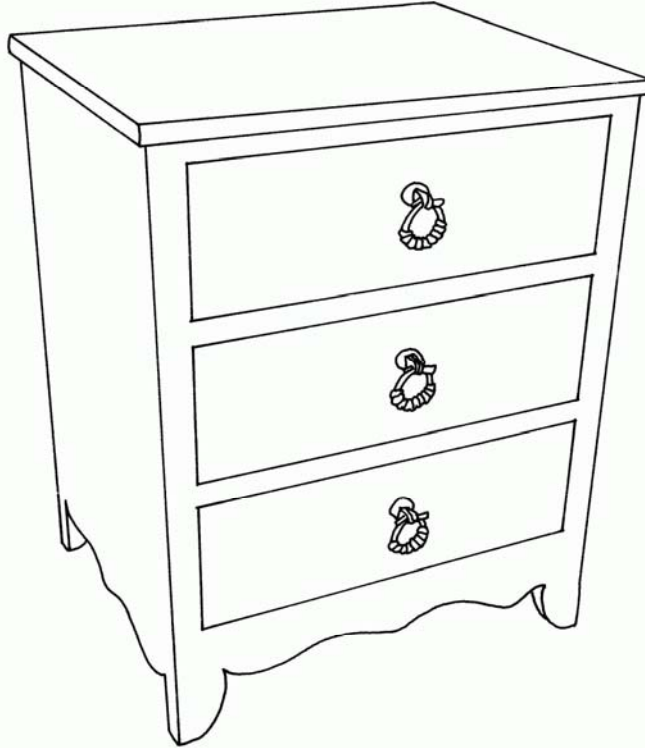

 **FARMHOUSE**
COLLECTION

STYLE # 1560
CLERMONT THREE DRAWER CHEST

P.O. BOX 3089 • TWIN FALLS, IDAHO 83303-3089 • 208-736-8700 • FAX 208-736-8900
www.farmhousecollection.com
ALL DESIGNS COPYRIGHT • ALL RIGHTS RESERVED

 **FARMHOUSE**
COLLECTION

CLERMONT THREE DRAWER CHEST
Style #1560

Plain top, three flush drawers, Clermont apron

OPTIONS:

Size: 24"w x 20"d x 30"h
28"w x 20"d x 30"h
28"w x 20"d x 32"h
32"w x 20"d x 30"h
32"w x 20"d x 32"h

Hardware: Alturas bronze drop ring pulls or wood knobs
Distress: light, standard or heavy
Finish: gesso, paint or stain
Finish color: any one standard color – combination of finishes call for quote
Banding: yes/no – if yes, specify any standard paint color
Motif: any standard painted trailing vine
Hand signed: standard or personalized – If personalized, 35 character maximum