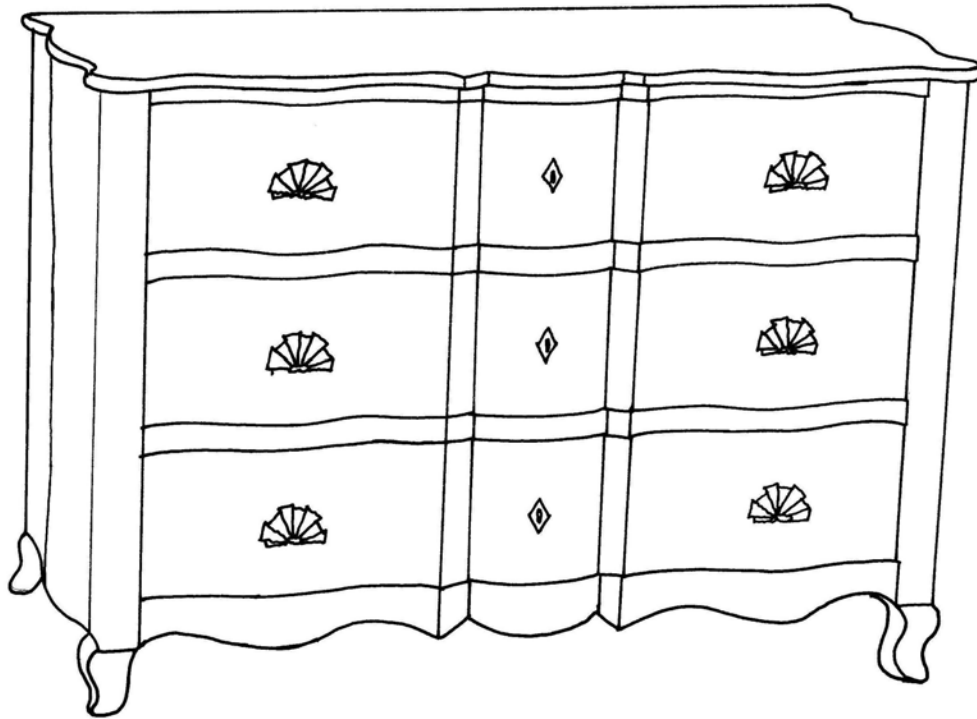

 FARMHOUSE
COLLECTION

STYLE # 1555
FORSYTH CHEST

 **FARMHOUSE**
COLLECTION

FORSYTH CHEST
Style #1555

Plain top with scalloped and routed edge
Three drawers with serpentine fronts
Key-hole escutcheons

OPTIONS:

Size: 48 1/2"w x 22"d x 34"h

Hardware: bronze fan shell pulls or wood knobs

Distress: light, standard or heavy

Finish: gesso, paint or stain

Finish color: any one standard color – combination of finishes call for quote

Banding: yes/no – if yes, specify any standard paint color

Motif: any standard painted trailing vine

Hand signed: standard or personalized – If personalized, 35 character maximum