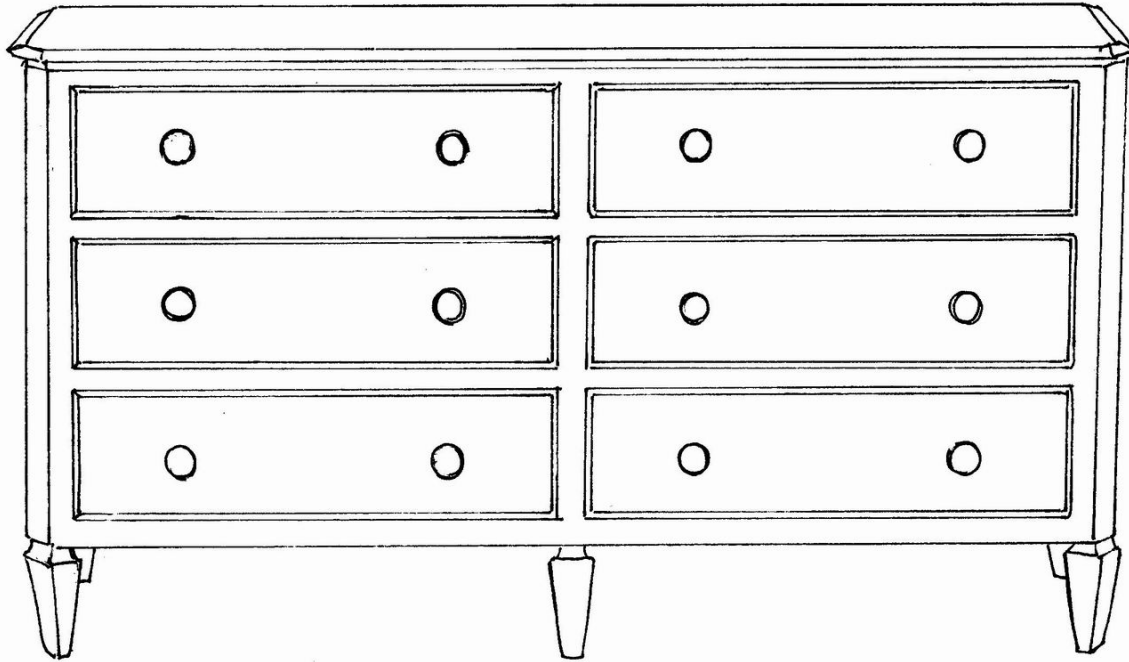

 **FARMHOUSE**
COLLECTION

STYLE # 1542
GENESEE SIX DRAWER CHEST

 **FARMHOUSE**
COLLECTION

GENESEE SIX DRAWER CHEST
Style #1542

Plain top with clipped corners and routed edge
Six drawers with raised beaded fronts

OPTIONS:

Sizes: 50"w x 18"d x 30"h
56"w x 18"d x 32"h
72"w x 20"d x 36"h

Hardware: Alturas bronze diamond drop rings, pewter diamond drop rings or wood knobs

Distress: light, standard or heavy

Finish: gesso, paint or stain