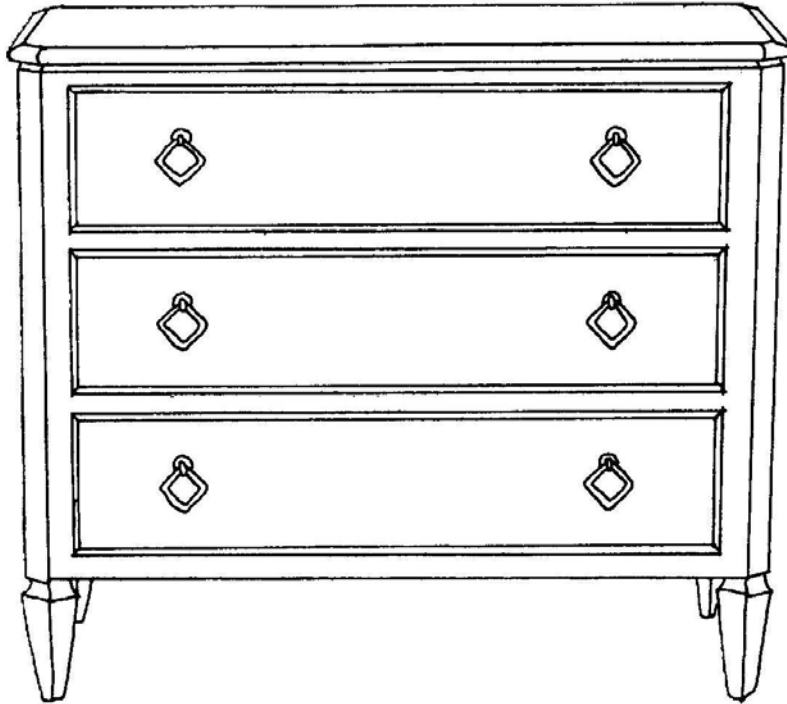

 FARMHOUSE
COLLECTION

STYLE # 1540
GENESEE THREE DRAWER CHEST

 **FARMHOUSE**
COLLECTION

GENESEE THREE DRAWER CHEST
Style #1540

Plain top with clipped corners & routed edge detail
Three drawers with raised beaded fronts

OPTIONS:

Size: 30"w x 18"d x 32"h
36"w x 20 1/2"d x 36"h
42 1/2"w x 20 1/2"d x 36"h

Hardware: Alturas bronze or pewter diamond drop rings
Distress: light, standard or heavy
Finish: gesso, paint or stain
Finish color: any one standard color – combination of finishes call for quote
Banding: yes/no – if yes, specify any standard paint color
Motif: any standard painted trailing vine
Hand signed: standard or personalized – If personalized, 35 character maximum