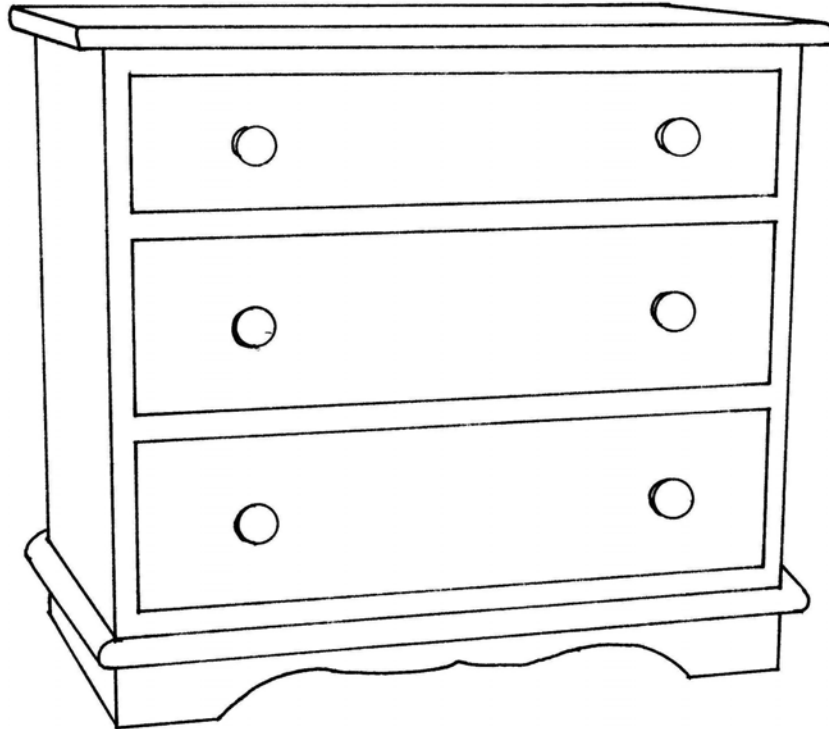

 FARMHOUSE  
COLLECTION

STYLE # 1535  
HEIDI THREE DRAWER CHEST

 **FARMHOUSE**  
COLLECTION

**HEIDI THREE DRAWER CHEST**  
Style #1535

Plain top, three flush drawers, Heidi apron, wood knobs

OPTIONS:

Size: 30"w x 18"d x 27"h  
30"w x 18"d x 32"h  
32"w x 18"d x 30"h  
32"w x 18"d x 32"h

Distress: light, standard or heavy  
Finish: gesso, paint or stain  
Finish color: any one standard color – combination of finishes call for quote  
Banding: yes/no – if yes, specify any standard paint color  
Motif: any standard painted trailing vine or Heidi motif  
Hand signed: standard or personalized – If personalized, 35 character maximum