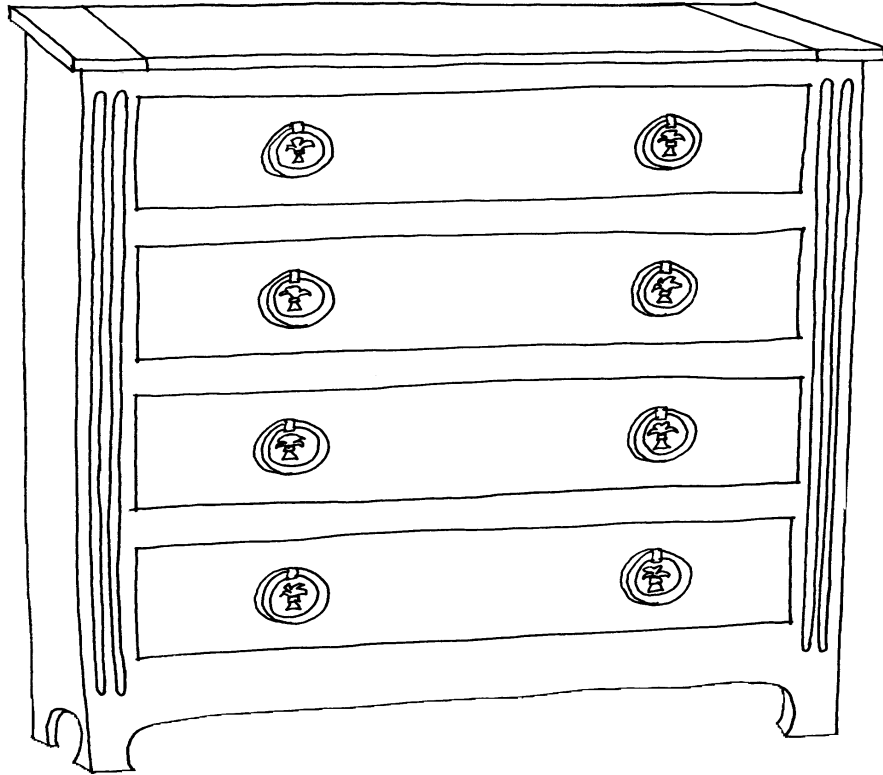

 FARMHOUSE  
COLLECTION

STYLE # 1532  
POMERELLE FOUR DRAWER CHEST

 **FARMHOUSE**  
COLLECTION

**POMERELLE FOUR DRAWER CHEST**  
Style #1532

Plain top with breadboard ends, straight base  
Bronze wheat sheaf drop ring pulls

OPTIONS:

Size: 41"w x 20"d x 50"h  
44"w x 20"d x 50"h

Distress: light, standard or heavy

Finish: gesso, paint or stain

Finish color: any one standard color – combination of finishes call for quote

Banding: yes/no – if yes, specify any standard paint color