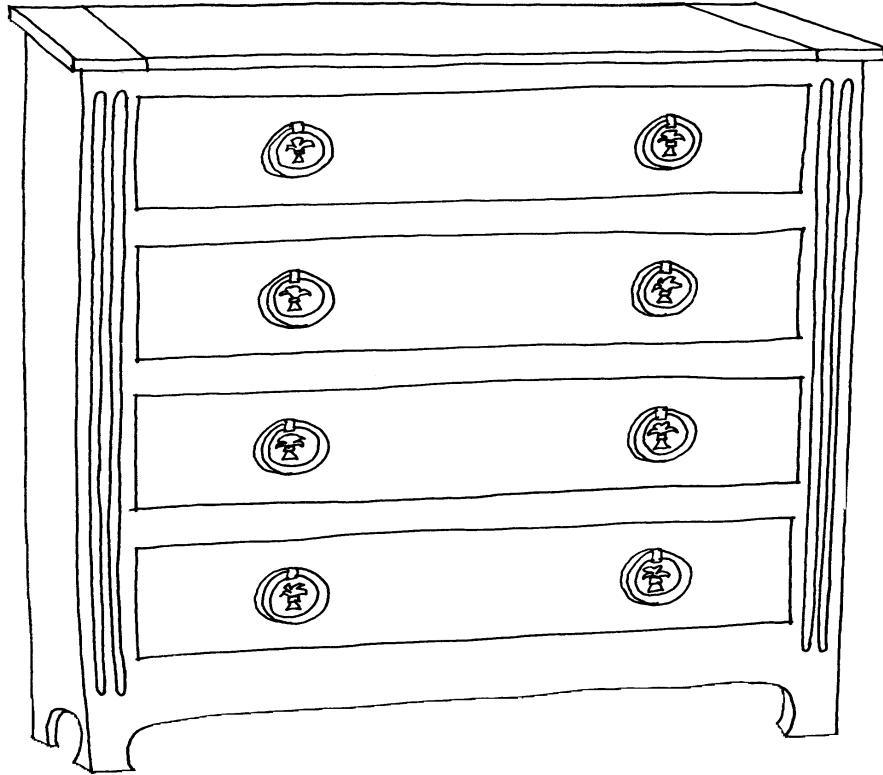

THE FARMHOUSE COLLECTION®, INC.
HAND-CRAFTED, HAND-FINISHED COUNTRY FURNITURE

STYLE # 1532
POMERELLE FOUR DRAWER CHEST

THE FARMHOUSE COLLECTION®, INC.
HAND-CRAFTED, HAND-FINISHED COUNTRY FURNITURE

POMERELLE FOUR DRAWER CHEST
Style #1532

Plain top with breadboard ends, straight base
Bronze wheat sheaf drop ring pulls

OPTIONS:

Size: 41" w x 20" d x 50" h
44" w x 20" d x 50" h

Distress: light, standard or heavy

Finish: gesso, paint or stain