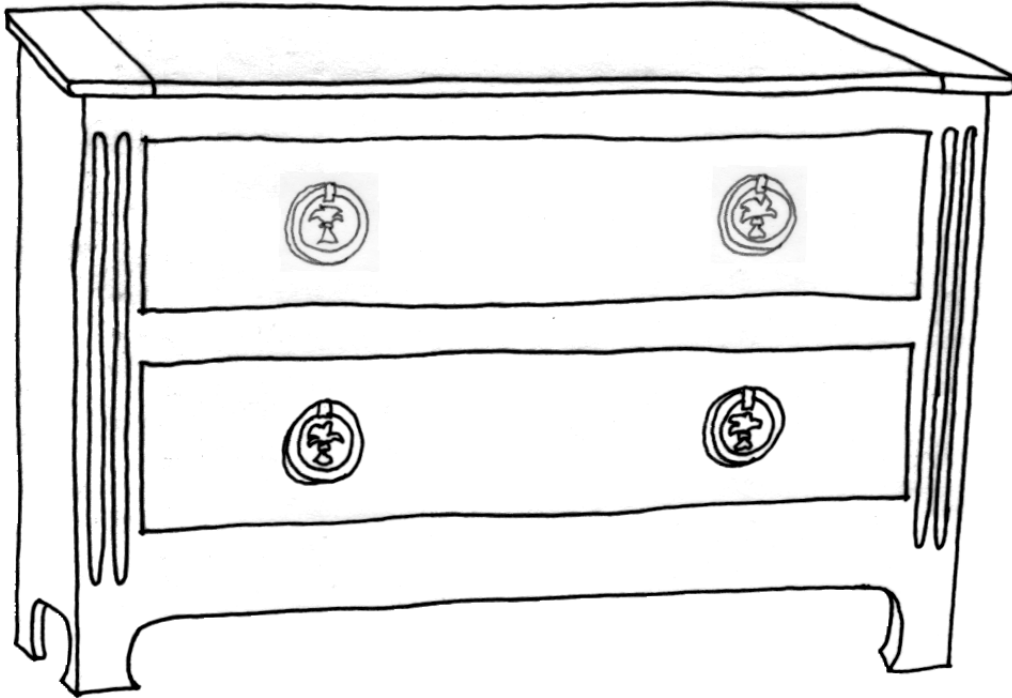

 FARMHOUSE
COLLECTION

STYLE # 1530
POMERELLE TWO DRAWER CHEST

 **FARMHOUSE**
COLLECTION

POMERELLE TWO DRAWER CHEST
Style #1530

Plain top with breadboard ends, straight base
Bronze wheat sheaf drop ring pulls

OPTIONS:

Size: 38"w x 20"d x 30"h
41"w x 20"d x 30"h
44"w x 20"d x 30"h

Distress: light, standard or heavy

Finish: gesso, paint or stain

Finish color: any one standard color – combination of finishes call for quote