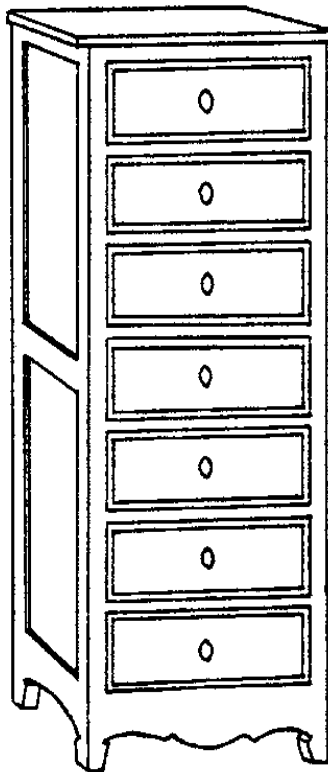

 **FARMHOUSE**
COLLECTION

STYLE # 1523
PINNACLE SEVEN DRAWER CHEST

 **FARMHOUSE**
COLLECTION

PINNACLE SEVEN DRAWER CHEST
Style #1523

Plain top, seven drawers with raised beaded drawer fronts
Pinnacle base

OPTIONS:

Size: 22"w x 18"d x 60"h

Hardware: Alturas bronze oval knobs or wood knobs

Distress: light, standard or heavy

Finish: gesso, paint or stain

Finish color: any one standard color – combination of finishes call for quote