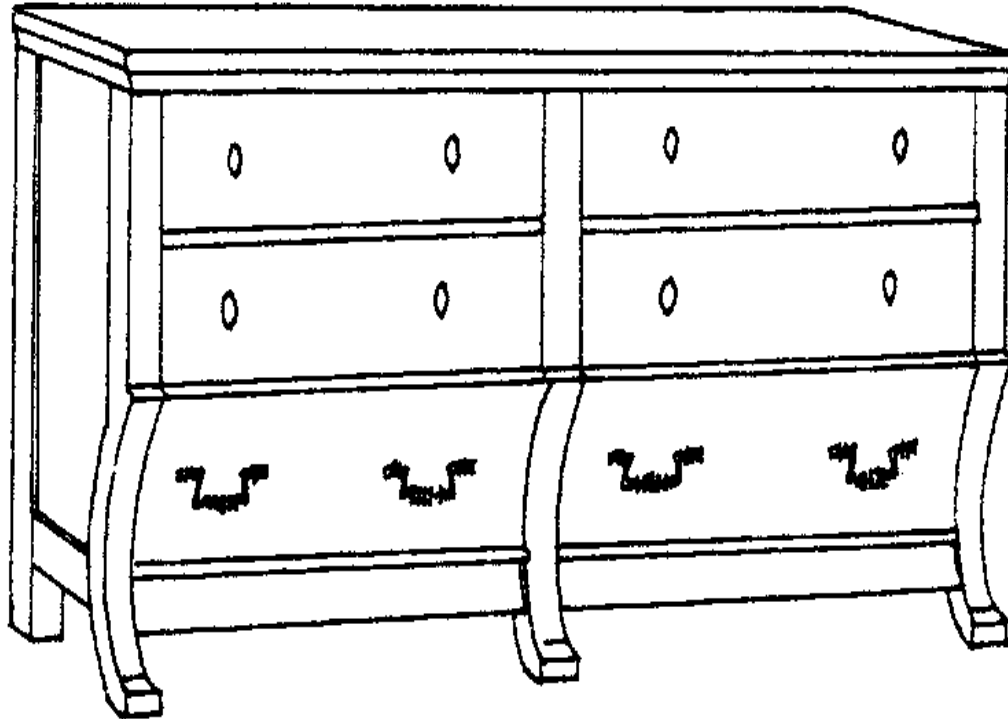

 **FARMHOUSE**
COLLECTION

STYLE # 1518
ALTURAS SIX DRAWER CHEST

 **FARMHOUSE**
COLLECTION

ALTURAS SIX DRAWER CHEST
Style #1518

Plain top, four drawers with beaded fronts
Two concave bottom drawers with beaded fronts
Alturas bronze oval knobs and drop-pulls, straight base

OPTIONS:

Size: 72"w x 20"d x 34"h

Distress: light, standard or heavy

Finish: gesso, paint or stain

Finish color: any one standard color - combination of finishes call for quote

Banding: yes/no - if yes, specify any standard paint color