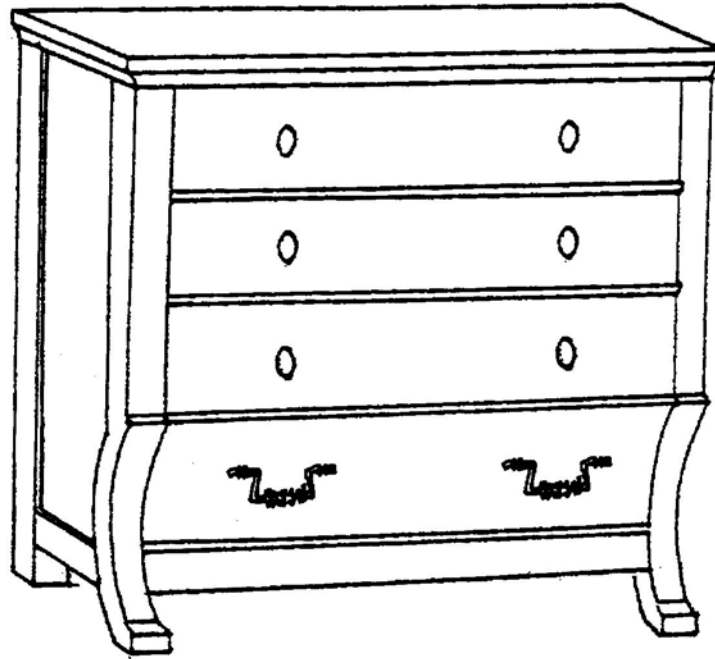

 FARMHOUSE  
COLLECTION

STYLE # 1517  
ALTURAS FOUR DRAWER CHEST

 **FARMHOUSE**  
COLLECTION

**ALTURAS FOUR DRAWER CHEST**  
Style #1517

Plain top, three drawers with beaded fronts  
One concave bottom drawer with beaded front  
Alturas bronze oval knobs and drop-pulls, straight base

OPTIONS:

Size: 42"w x 20"d x 42"h

Distress: light, standard or heavy

Finish: gesso, paint or stain

Finish color: any one standard color – combination of finishes call for quote

Banding: yes/no – if yes, specify any standard paint color