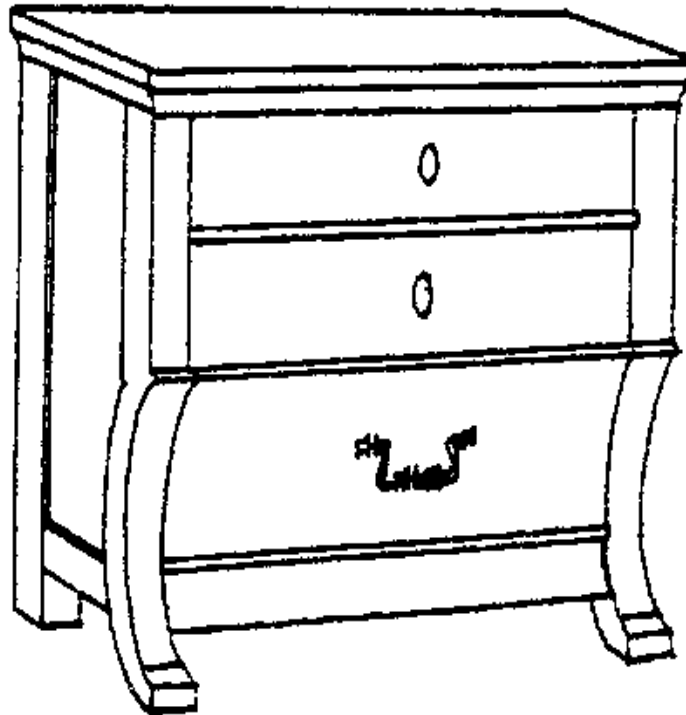

 FARMHOUSE  
COLLECTION

STYLE # 1516  
ALTURAS THREE DRAWER CHEST

 **FARMHOUSE**  
COLLECTION

**ALTURAS THREE DRAWER CHEST**  
Style #1516

Plain top, two drawers with beaded fronts  
One concave bottom drawer with beaded front  
Alturas bronze oval knobs and drop-pulls, straight base

OPTIONS:

Size: 30"w x 20"d x 30"h

Distress: light, standard or heavy

Finish: gesso, paint or stain

Finish color: any one standard color – combination of finishes call for quote

Banding: yes/no – if yes, specify any standard paint color