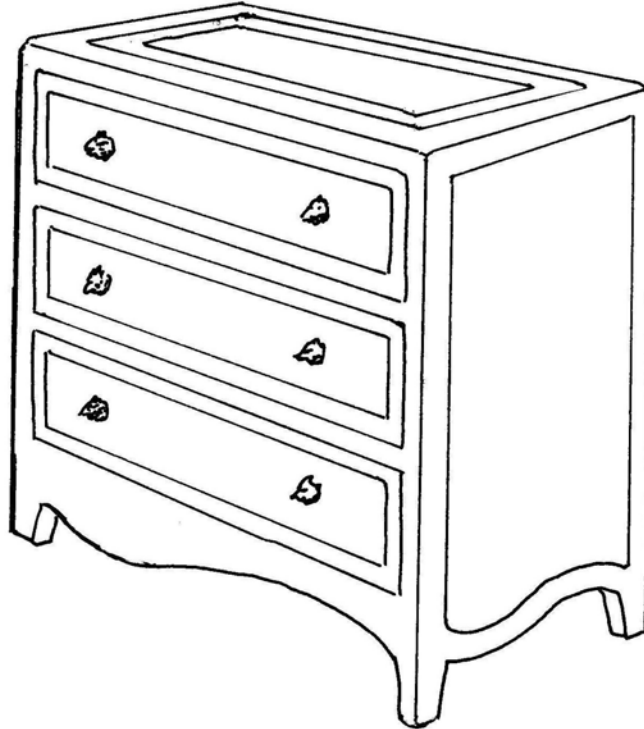

 **FARMHOUSE**  
COLLECTION

STYLE # 1511  
ALLOUETTE II CHEST

P.O. BOX 3089 • TWIN FALLS, IDAHO 83303-3089 • 208-736-8700 • FAX 208-736-8900

[www.farmhousecollection.com](http://www.farmhousecollection.com)  
ALL DESIGNS COPYRIGHT • ALL RIGHTS RESERVED

 **FARMHOUSE**  
COLLECTION

**ALLOUETTE II CHEST**  
Style #1511

Three drawers, antique bronze bird head hardware

OPTIONS:

Size: 30"w x 19"d x 30"h

Panels: anodized dutch metal or silver leaf panels

Base style: standard or reverse curve