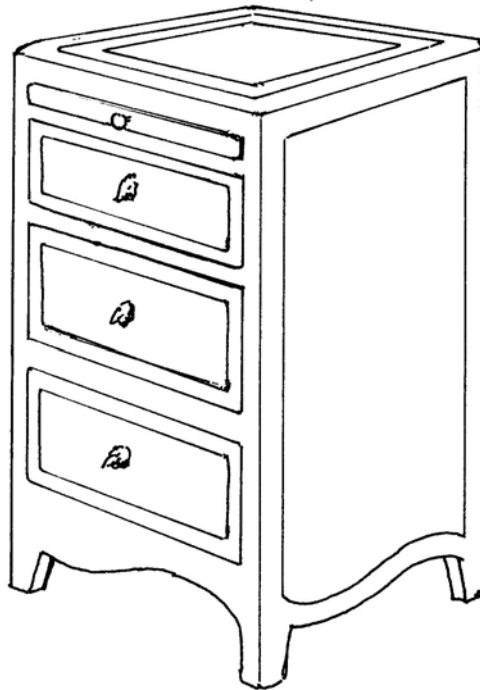

 FARMHOUSE  
COLLECTION

STYLE # 1510  
ALLOUETTE I CHEST

P.O. BOX 3089 • TWIN FALLS, IDAHO 83303-3089 • 208-736-8700 • FAX 208-736-8900  
[www.farmhousecollection.com](http://www.farmhousecollection.com)  
ALL DESIGNS COPYRIGHT • ALL RIGHTS RESERVED

 **FARMHOUSE**  
COLLECTION

**ALLOUETTE I CHEST**  
Style #1510

Pull-out tray, three drawers, antique bronze bird head hardware

OPTIONS:

Size: 19"w x 19"d x 30"h

Panels: anodized dutch metal or silver leaf panels