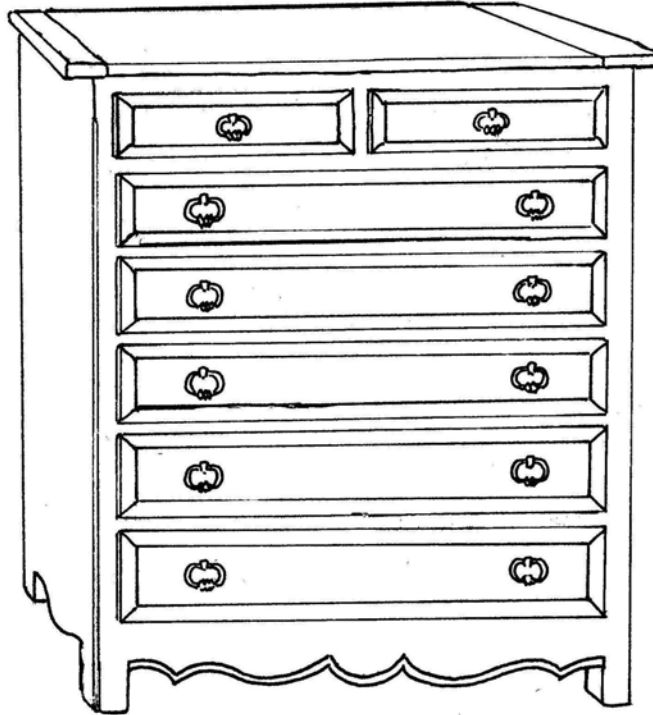

 FARMHOUSE  
COLLECTION

STYLE # 1504  
SEVEN DRAWER CHEST

P.O. BOX 3089 • TWIN FALLS, IDAHO 83303-3089 • 208-736-8700 • FAX 208-736-8900  
[www.farmhousecollection.com](http://www.farmhousecollection.com)  
ALL DESIGNS COPYRIGHT • ALL RIGHTS RESERVED

 **FARMHOUSE**  
COLLECTION

**SEVEN DRAWER CHEST**  
Style #1504

Plain top with breadboard ends

OPTIONS:

Size: 48"w x 20"d x 60"h

Drawer fronts: small chamfer, large chamfer or raised beaded  
Base style: farmhouse, french or straight  
Hardware: steel pulls or wood knobs  
Distress: light, standard or heavy  
Finish: gesso, paint or stain  
Finish color: any one standard color – combination of finishes call for quote  
Banding: yes/no – if yes, specify any standard paint color  
Motif: any standard painted trailing vine  
Hand signed: standard or personalized – If personalized, 35 character maximum