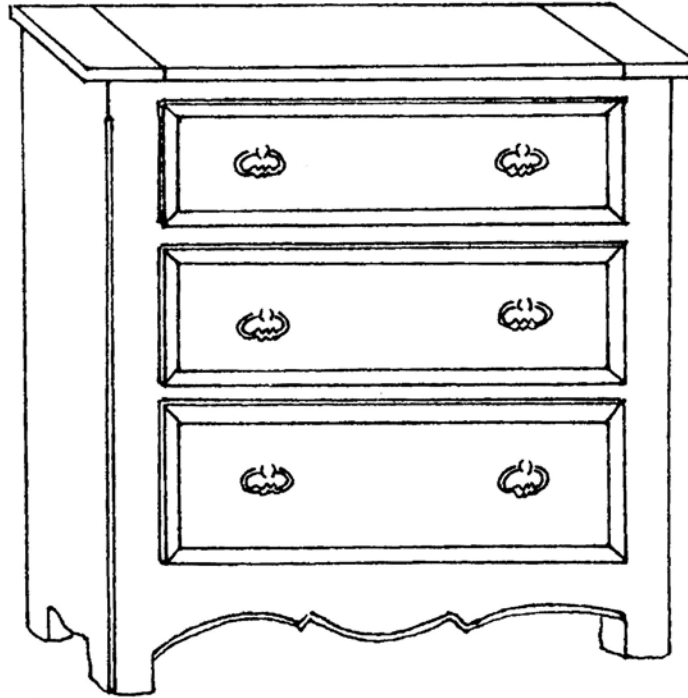

 FARMHOUSE
COLLECTION

STYLE # 1501
THREE DRAWER CHEST

 **FARMHOUSE**
COLLECTION

THREE DRAWER CHEST
Style #1501

Plain top with breadboard ends

OPTIONS:

Size: 30"w x 18"d x 32"h
36"w x 18"d x 35"h
42"w x 20"d x 35"h

Drawer fronts: small chamfer, large chamfer or raised beaded
Base style: farmhouse, french or straight
Hardware: steel pulls or wood knobs
Distress: light, standard or heavy
Finish: gesso, paint or stain
Finish color: any one standard color – combination of finishes call for quote
Banding: yes/no – if yes, specify any standard paint color
Motif: any standard painted trailing vine
Hand signed: standard or personalized – If personalized, 35 character maximum