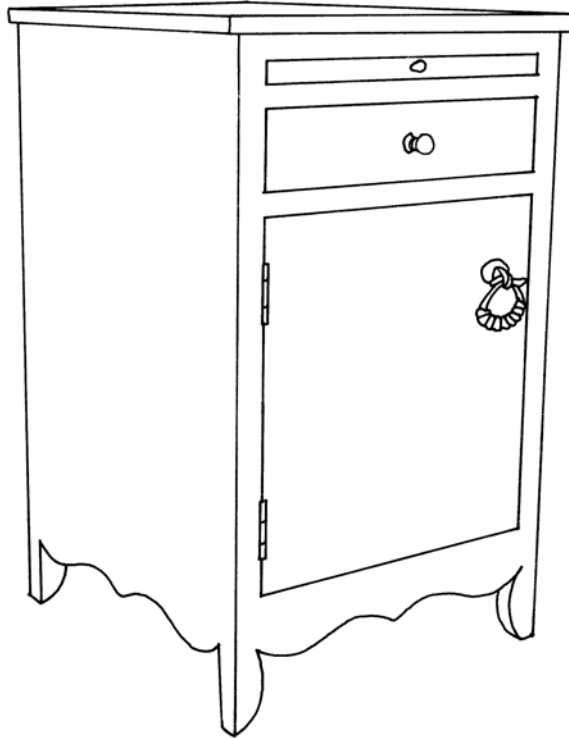

 **FARMHOUSE**
COLLECTION

STYLE # 1416
CLERMONT II CABINET

P.O. BOX 3089 • TWIN FALLS, IDAHO 83303-3089 • 208-736-8700 • FAX 208-736-8900

www.farmhousecollection.com
ALL DESIGNS COPYRIGHT • ALL RIGHTS RESERVED

 **FARMHOUSE**
COLLECTION

CLERMONT II CABINET
Style #1416

Plain top, pull out tray
One drawer and one flush door
One adjustable shelf

OPTIONS:

Size: 20"w x 20"d x 30"h
20"w x 20"d x 32"h

Hardware: Alturas bronze drop ring pull or wood knobs