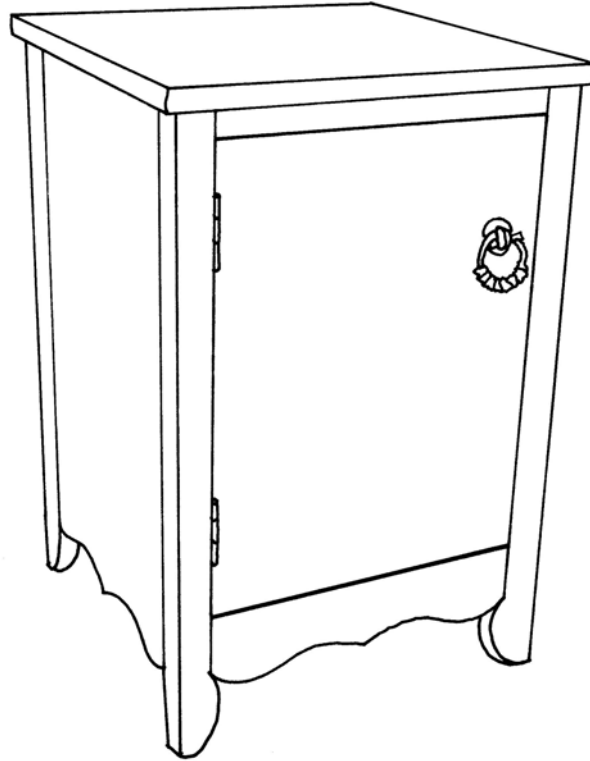

 **FARMHOUSE**
COLLECTION

STYLE # 1415
CLERMONT I CABINET

P.O. BOX 3089 • TWIN FALLS, IDAHO 83303-3089 • 208-736-8700 • FAX 208-736-8900
www.farmhousecollection.com
ALL DESIGNS COPYRIGHT • ALL RIGHTS RESERVED

 **FARMHOUSE**
COLLECTION

CLERMONT I CABINET
Style #1415

Plain top, one flush door
One adjustable shelf

OPTIONS:

Size: 18"w x 18"d x 27"h De

Hardware: Alturas bronze drop ring pull or wood knob
Hinge: right or left hinged door
Distress: light, standard or heavy
Finish: gesso, paint or stain
Finish color: any one standard color – combination of finishes call for quote
Banding: yes/no – if yes, specify any standard paint color
Motif: any standard painted trailing vine
Hand signed: standard or personalized – If personalized, 35 character maximum