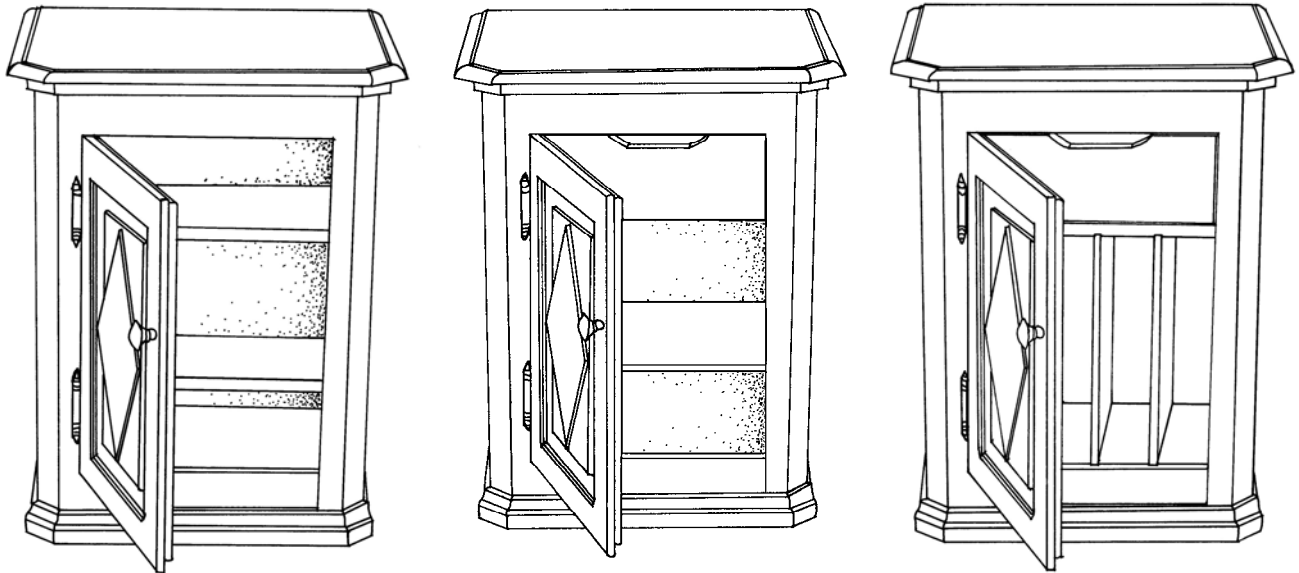

THE FARMHOUSE COLLECTION®, INC.
HAND-CRAFTED, HAND-FINISHED COUNTRY FURNITURE

STYLE # 1410
CASCADE CABINET

 **FARMHOUSE**
COLLECTION

CASCADE CABINET
Style #1410

Plain top with clipped corners & routed edge detail
One raised panel door with raised diamond, plinth base
Alturas bronze oval knob

OPTIONS:

Size: 22"w x 18"d x 29"h
22"w x 18"d x 32"h
24"w x 20"d x 29"h
24"w x 20"d x 32"h

Hinge: right or left hinged door
Interior: Interior option I: two adjustable shelves
Interior option II: one drawer above one adjustable shelf
Interior option III: one drawer above three vertical dividers