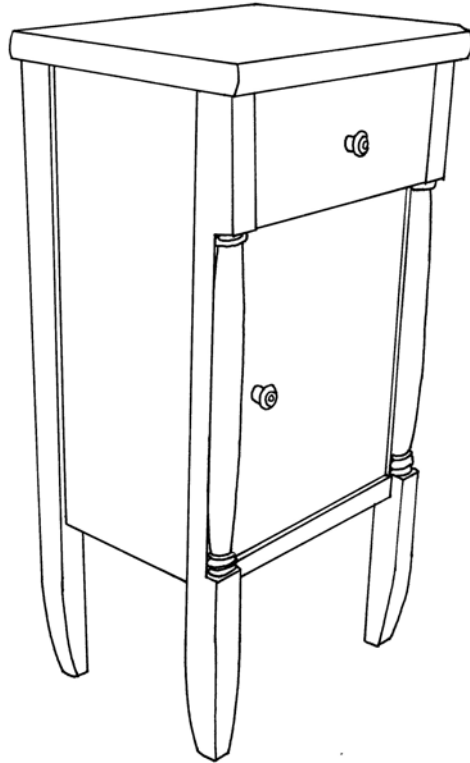

 **FARMHOUSE**  
COLLECTION

STYLE # 1408  
WHITEBRIDGE CABINET

P.O. BOX 3089 • TWIN FALLS, IDAHO 83303-3089 • 208-736-8700 • FAX 208-736-8900  
[www.farmhousecollection.com](http://www.farmhousecollection.com)  
ALL DESIGNS COPYRIGHT • ALL RIGHTS RESERVED

 **FARMHOUSE**  
COLLECTION

**WHITEBRIDGE CABINET**  
Style #1408

Plain top, one flush drawer  
Door inset between two tapered pilasters  
One steel knob and one Laurel Wreath Drop Ring  
One Adjustable shelf, two sided tapered legs

OPTIONS:

Size: 16"w x 13"d x 31 1/2"h  
20"w x 16"d x 31 1/2"h

Hinge: right or left hinged door

Distress: light, standard or heavy

Finish: gesso, paint or stain

Finish color: any one standard color – combination of finishes call for quote