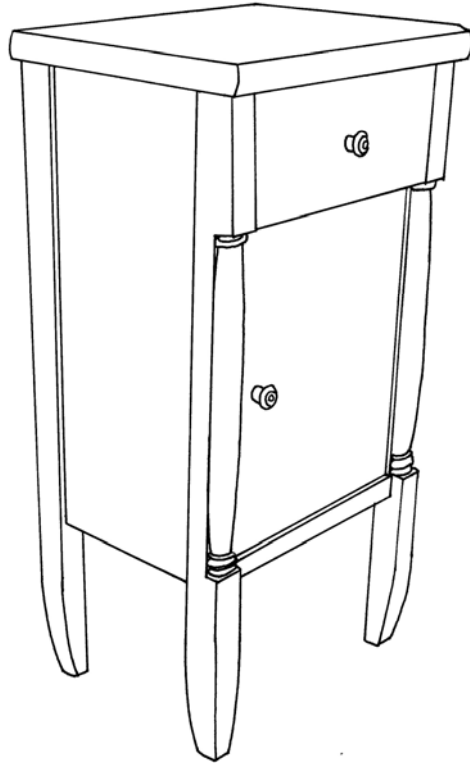

**THE FARMHOUSE COLLECTION®, INC.**  
HAND-CRAFTED, HAND-FINISHED COUNTRY FURNITURE

STYLE # 1408  
WHITEBRIDGE CABINET

**THE FARMHOUSE COLLECTION®, INC.**  
HAND-CRAFTED, HAND-FINISHED COUNTRY FURNITURE

**WHITEBRIDGE CABINET**  
**Style #1408**

Plain top, one flush drawer  
Door inset between two tapered pilasters  
One steel knob and one Laurel Wreath Drop Ring  
One Adjustable shelf, two sided tapered legs

OPTIONS:

Size: 16"w x 13"d x 31 1/2"h  
20"w x 16"d x 31 1/2"h

Hinge: right or left hinged door

Distress: light, standard or heavy

Finish: gesso, paint or stain

Finish color: any one standard color – combination of finishes call for quote