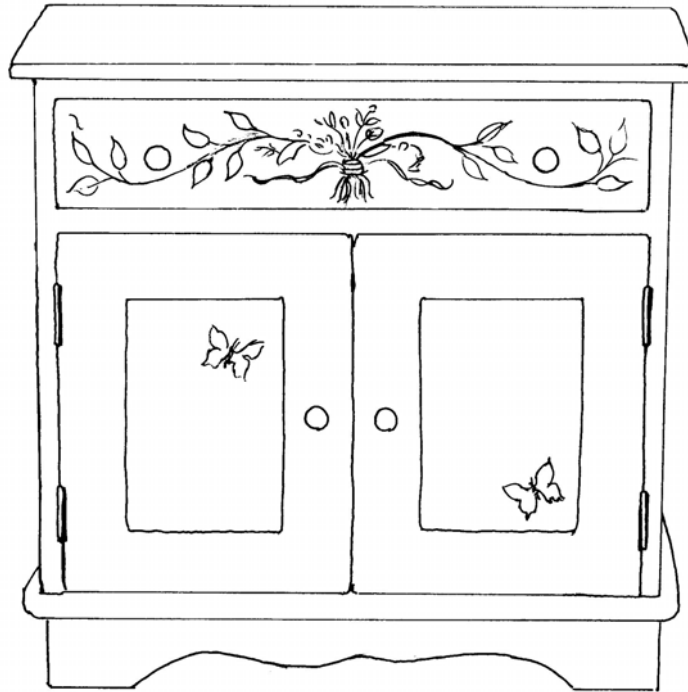

 **FARMHOUSE**  
COLLECTION

STYLE # 1407  
HEIDI TWO DOOR CABINET

 **FARMHOUSE**  
COLLECTION

**HEIDI TWO DOOR CABINET**  
Style #1407

Plain top, one drawer, two recessed panel doors  
One adjustable shelf, wood knobs, Heidi base

OPTIONS:

Size: 30"w x 16"d x 27"h  
30"w x 16"d x 29"h  
30"w x 16"d x 32"h

Distress: light, standard or heavy  
Finish: gesso, paint or stain  
Finish color: any one standard color – combination of finishes call for quote  
Banding: yes/no – if yes, specify any standard paint color  
Motif: any standard painted trailing vine or Heidi motif  
Hand signed: standard or personalized – If personalized, 35 character maximum