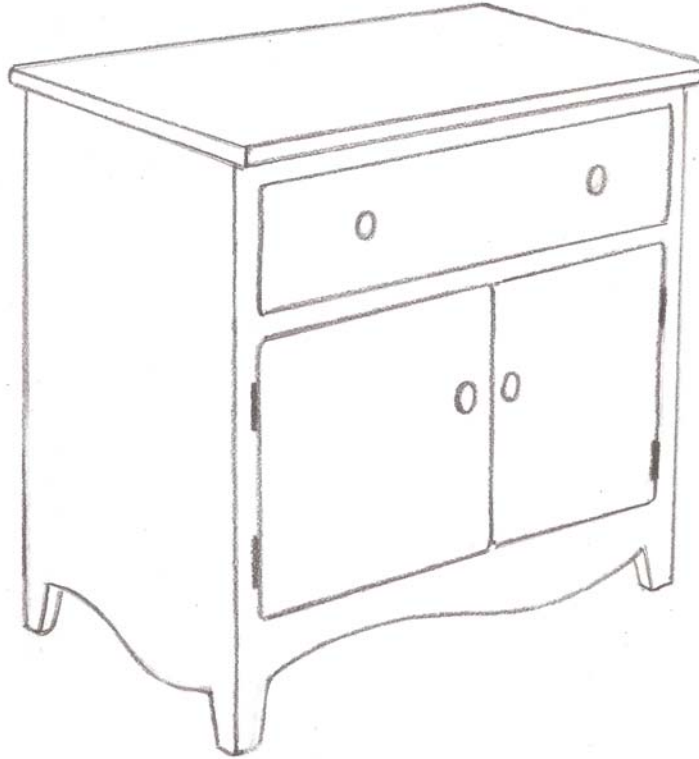

 **FARMHOUSE**  
COLLECTION

STYLE # 1406  
MARQUETTE III CABINET

 **FARMHOUSE**  
COLLECTION

**MARQUETTE III CABINET**  
**Style #1406**

Plain top, one drawer, two doors  
Center divider with one adjustable shelf  
Wood knobs

OPTIONS:

Size: 31"w x 19 1/2"d x 29"h  
31"w x 19 1/2"d x 32"h

Base style: standard curve or reverse curve

Distress: light, standard or heavy

Finish: gesso, paint or stain

Finish color: any one standard color – combination of finishes call for quote