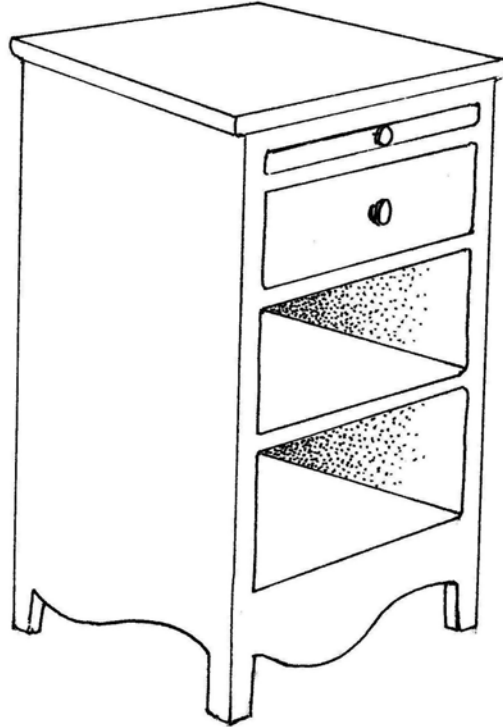

 **FARMHOUSE**
COLLECTION

STYLE # 1405
MARQUETTE II CABINET

P.O. BOX 3089 • TWIN FALLS, IDAHO 83303-3089 • 208-736-8700 • FAX 208-736-8900
www.farmhousecollection.com
ALL DESIGNS COPYRIGHT • ALL RIGHTS RESERVED

 **FARMHOUSE**
COLLECTION

MARQUETTE II CABINET
Style #1405

Plain top, pull-out tray, one drawer and one door, one adjustable shelf
Wood knobs

OPTIONS:

Size: 20"w x 19 1/2"d x 29"h
20"w x 19 1/2"d x 32"h

Hinge: right or left hinged door
Base style: standard curve or reverse curve
Distress: light, standard or heavy
Finish: gesso, paint or stain
Finish color: any one standard color – combination of finishes call for quote
Banding: yes/no – if yes, specify any standard paint color
Motif: any standard painted trailing vine
Hand signed: standard or personalized – If personalized, 35 character maximum