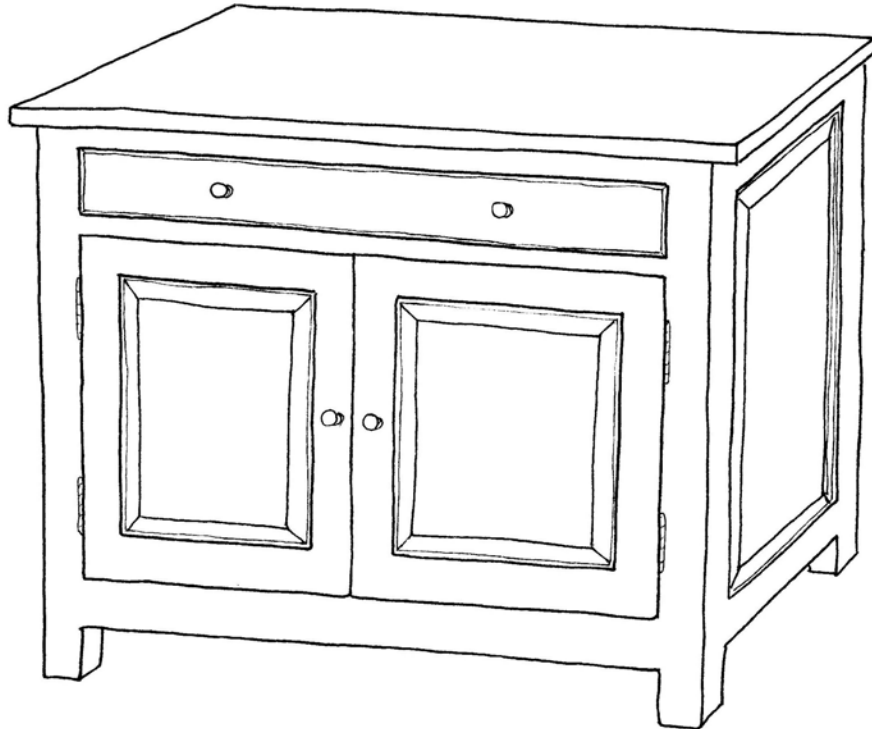

 **FARMHOUSE**
COLLECTION

STYLE # 1403
AIMEE III CABINET

 **FARMHOUSE**
COLLECTION

AIMEE III CABINET
Style #1403

Plain top, one drawer, one adjustable shelf
Wood knobs, straight base

OPTIONS:

Size: 32"w x 18"d x 29"h
32"w x 18"d x 32"h

Door Style: two straight or arched raised panel doors
Distress: light, standard or heavy
Finish: gesso, paint or stain
Finish color: any one standard color – combination of finishes call for quote
Banding: yes/no – if yes, specify any standard paint color
Hand signed: standard or personalized – If personalized, 35 character maximum