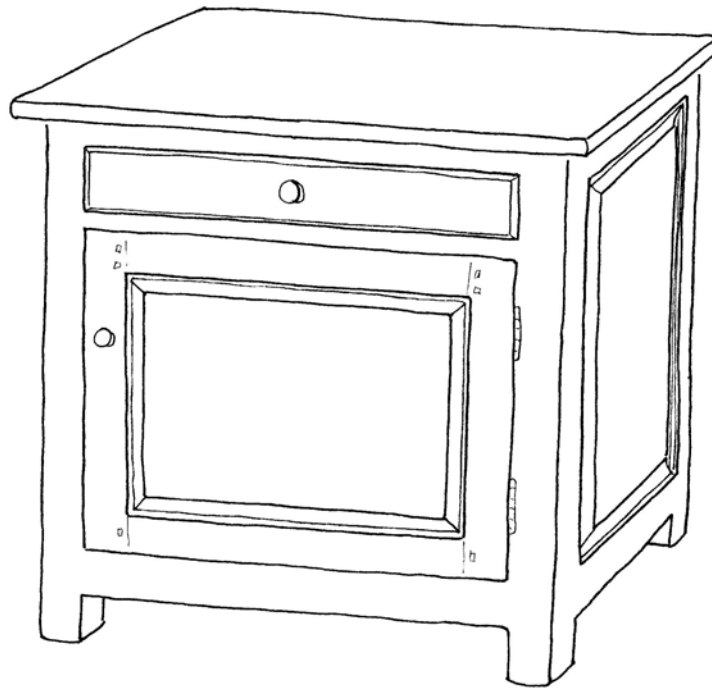

 **FARMHOUSE**  
COLLECTION

STYLE # 1402  
AIMEE II CABINET

P.O. BOX 3089 • TWIN FALLS, IDAHO 83303-3089 • 208-736-8700 • FAX 208-736-8900  
[www.farmhousecollection.com](http://www.farmhousecollection.com)  
ALL DESIGNS COPYRIGHT • ALL RIGHTS RESERVED

 **FARMHOUSE**  
COLLECTION

**AIMEE II CABINET**  
**Style #1402**

Plain top, one drawer, one adjustable shelf  
Wood knobs, straight base

OPTIONS:

Size: 24"w x 16"d x 29"h  
24"w x 16"d x 32"h

Door Style: one straight or arched raised panel door  
Hinge: left or right hinged door  
Distress: light, standard or heavy  
Finish: gesso, paint or stain  
Finish color: any one standard color – combination of finishes call for quote  
Banding: yes/no – if yes, specify any standard paint color  
Hand signed: standard or personalized – If personalized, 35 character maximum