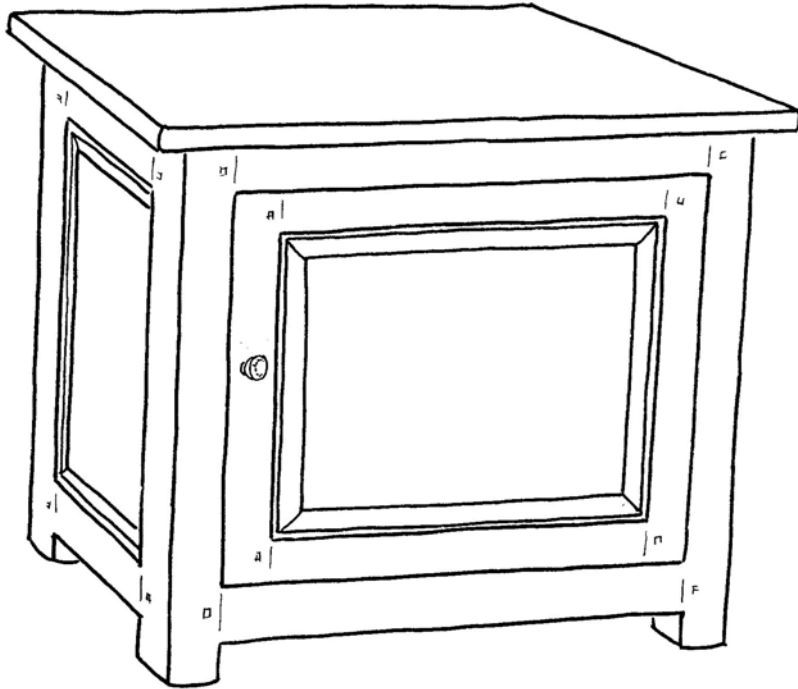

 **FARMHOUSE**  
COLLECTION

STYLE # 1401  
AIMEE I CABINET

P.O. BOX 3089 • TWIN FALLS, IDAHO 83303-3089 • 208-736-8700 • FAX 208-736-8900

[www.farmhousecollection.com](http://www.farmhousecollection.com)  
ALL DESIGNS COPYRIGHT • ALL RIGHTS RESERVED

 **FARMHOUSE**  
COLLECTION

**AIMEE I CABINET**  
**Style #1401**

Plain top, one adjustable shelf  
Wood knob, straight base

OPTIONS:

Size: 24"w x 16"d x 24"h

Door Style: one straight or arched raised panel door