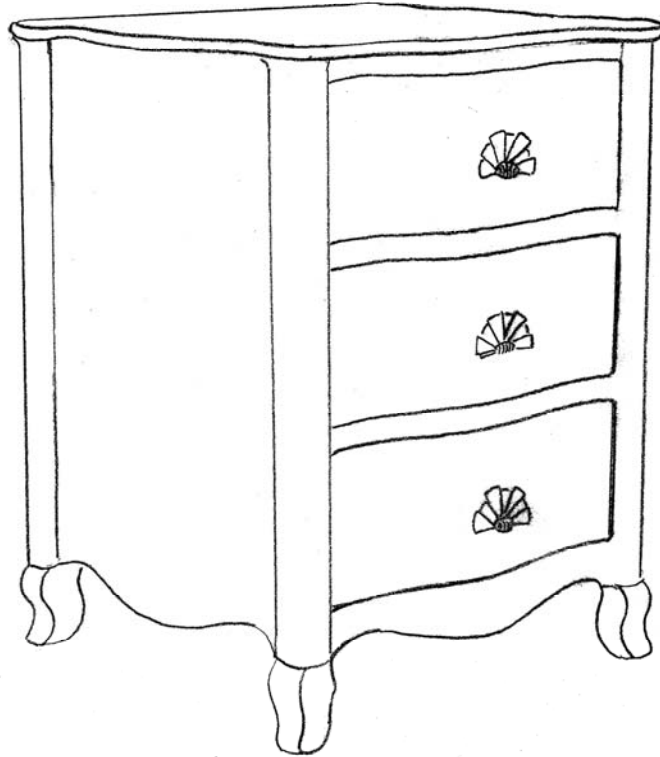

 **FARMHOUSE**
COLLECTION

STYLE # 1339
FORSYTH THREE DRAWER SIDE TABLE

 **FARMHOUSE**
COLLECTION

FORSYTH THREE DRAWER SIDE TABLE
Style #1339

Plain top with scalloped and routed edge
Three drawers, serpentine front and sides

OPTIONS:

Sizes: 22"w x 22"d x 30"h
22"w x 22"d x 32"h

Hardware: bronze fan shell pulls or wood knobs
Distress: light, standard or heavy
Finish: gesso, paint or stain
Finish color: any one standard color – combination of finishes call for quote
Banding: yes/no – if yes, specify any standard color
Hand signed: standard or personalized – if personalized, 35 character maximum